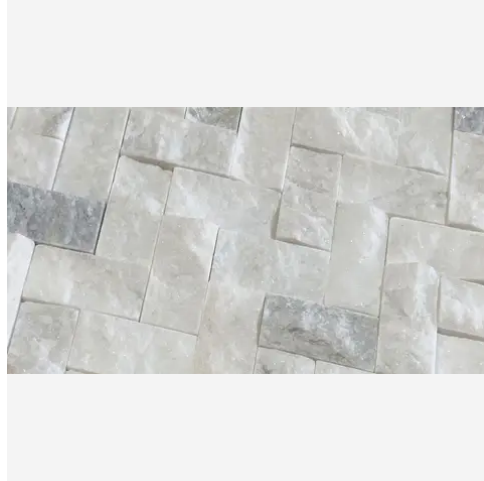

Daphne White Polished Geometric Square Mosaic

Daphne White Polished Geometric Square Mosaic

SKU

MOS-DAPWHI-GEOSQU-P

COLOR OPTIONS

**Daphne
White**

SHAPE / SIZE

0.75 x 12 Modern
Bullnose

PRODUCT GALLERY

Make a statement with the dramatic elegance of Daphne White. This series features a white base accentuated with striking veins in bold gold and gray tones. Offered in 3 versatile sizes (12x24, 4x12, and 6x6 hexagon), Daphne White caters to a range of design applications. The collection includes 2 modern profile trims for a sleek finish. Unleash your creativity with a staggering 12 mosaic patterns, allowing you to create truly unique designs. The high variation in veining ensures each piece is one-of-a-kind, adding a touch of drama to your space. Mix and match tiles to create captivating layouts and patterns, choosing between a polished, tumbled, or honed finish to complete your vision.