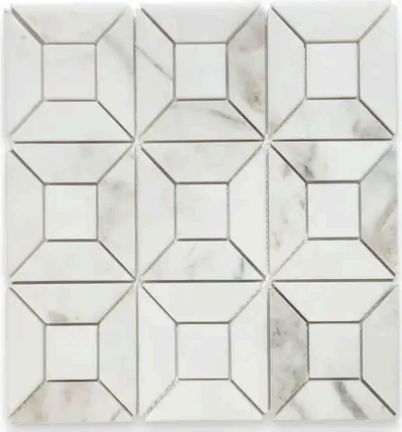

Daphne White Polished Geometric Square Mosaic

Daphne White Polished Geometric Square Mosaic

SKU

MOS-DAPWHI-GEOSQU-P

COLOR OPTIONS

**Daphne
White**

SHAPE / SIZE

0.75 x 12 Modern
Bullnose

PRODUCT GALLERY

Make a statement with the dramatic elegance of Daphne White. This series features a white base accentuated with striking veins in bold gold and gray tones. Offered in 3 versatile sizes (12x24, 4x12, and 6x6 hexagon), Daphne White caters to a range of design applications. The collection includes 2 modern profile trims for a sleek finish. Unleash your creativity with a staggering 12 mosaic patterns, allowing you to create truly unique designs. The high variation in veining ensures each piece is one-of-a-kind, adding a touch of drama to your space. Mix and match tiles to create captivating layouts and patterns, choosing between a polished, tumbled, or honed finish to complete your vision.