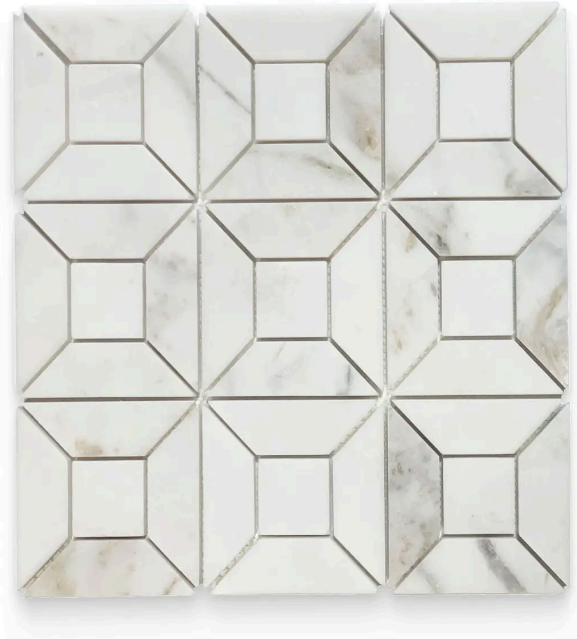

Daphne White Polished Geometric Square Mosaic

Daphne White Polished Geometric Square Mosaic

SKU

MOS-DAPWHI-GEOSQU-P

COLOR OPTIONS

**Daphne
White**

SHAPE / SIZE

0.75 x 12 Modern
Bullnose

1 x 1 Penny Round

1 x 2 Brick

1 x 2 Herringbone

1 x 4 Herringbone

1 x 4 Stacked

2 x 2 Hexagon

2 x 6 Picket

PRODUCT INFORMATION

Material
Marble

Shape
Geometric Square

Chip/Tile Size
Multi

Finish
Polished

Color
Daphne White

Sq Ft Per Piece
1

Glazed
N/A

Tile Thickness
10 mm

PRODUCT GALLERY

Make a statement with the dramatic elegance of Daphne White. This series features a white base accentuated with striking veins in bold gold and gray tones. Offered in 3 versatile sizes (12x24, 4x12, and 6x6 hexagon), Daphne White caters to a range of design applications. The collection includes 2 modern profile trims for a sleek finish. Unleash your creativity with a staggering 12 mosaic patterns, allowing you to create truly unique designs. The high variation in veining ensures each piece is one-of-a-kind, adding a touch of drama to your space. Mix and match tiles to create captivating layouts and patterns, choosing between a polished, tumbled, or honed finish to complete your vision.