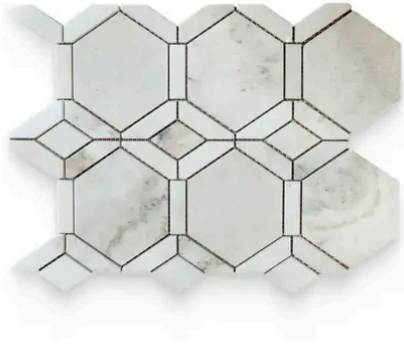

Daphne White Polished Geometric Mix Mosaic

Daphne White Polished Geometric Mix Mosaic

SKU

MOS-DAPWHI-GEOMIX-P

COLOR OPTIONS

Daphne White

SHAPE / SIZE

0.75 x 12 Modern Bullnose	 1 x 1 Penny Round	1 x 2 Brick
1 x 2 Herringbone	 1 x 4 Herringbone	 1 x 4 Stacked
2 x 2 Hexagon	 2 x 6 Picket	

PRODUCT INFORMATION

Material Marble	Shape Geometric
Chip/Tile Size Multi	Finish Polished
Color Daphne White	Sq Ft Per Piece 0.83
Glazed N/A	Tile Thickness 10 mm
Shade Variation V4	Texture Variation T1
Size Variation S1	Pits & Chips Variation PC1

PRODUCT GALLERY

Make a statement with the dramatic elegance of Daphne White. This series features a white base accentuated with striking veins in bold gold and gray tones. Offered in 3 versatile sizes (12x24, 4x12, and 6x6 hexagon), Daphne White caters to a range of design applications. The collection includes 2 modern profile trims for a sleek finish. Unleash your creativity with a staggering 12 mosaic patterns, allowing you to create truly unique designs. The high variation in veining ensures each piece is one-of-a-kind, adding a touch of drama to your space. Mix and match tiles to create captivating layouts and patterns, choosing between a polished, tumbled, or honed finish to complete your vision.