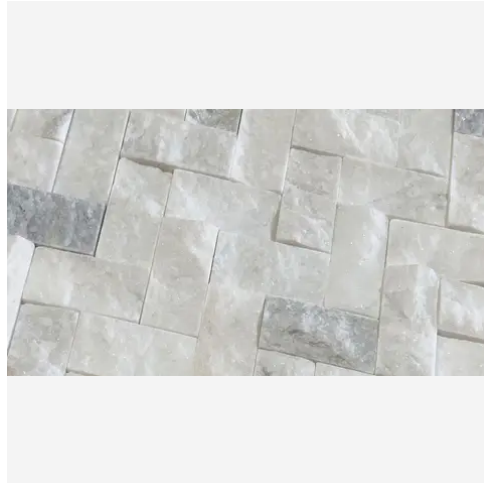

Daphne White Polished Geometric Mix Mosaic

Daphne White Polished Geometric Mix Mosaic

SKU

MOS-DAPWHI-GEOMIX-P

COLOR OPTIONS

Daphne White

SHAPE / SIZE

0.75 x 12 Modern Bullnose	 1 x 1 Penny Round	1 x 2 Brick
1 x 2 Herringbone	 1 x 4 Herringbone	 1 x 4 Stacked
2 x 2 Hexagon	 2 x 6 Picket	

PRODUCT INFORMATION

Material Marble	Shape Geometric
Chip/Tile Size Multi	Finish Polished
Color Daphne White	Sq Ft Per Piece 0.83
Glazed N/A	Tile Thickness 10 mm
Shade Variation V4	Texture Variation T1
Size Variation S1	Pits & Chips Variation PC1

PRODUCT GALLERY

Make a statement with the dramatic elegance of Daphne White. This series features a white base accentuated with striking veins in bold gold and gray tones. Offered in 3 versatile sizes (12x24, 4x12, and 6x6 hexagon), Daphne White caters to a range of design applications. The collection includes 2 modern profile trims for a sleek finish. Unleash your creativity with a staggering 12 mosaic patterns, allowing you to create truly unique designs. The high variation in veining ensures each piece is one-of-a-kind, adding a touch of drama to your space. Mix and match tiles to create captivating layouts and patterns, choosing between a polished, tumbled, or honed finish to complete your vision.