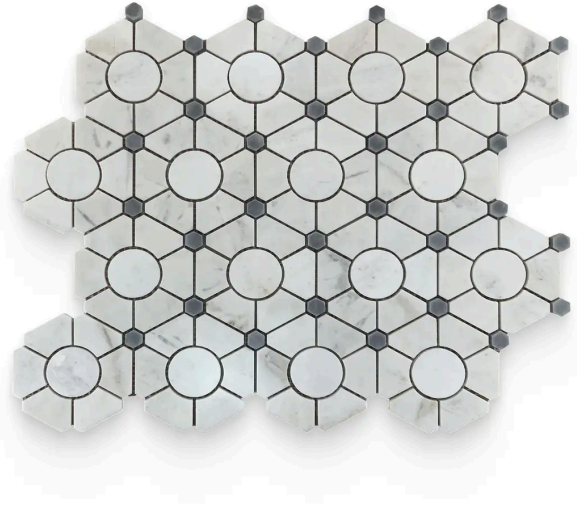

# Daphne White Polished Flower w/Blue Dot Mosaic

Daphne White Polished Flower w/Blue Dot Mosaic

SKU  
MOS-DAPWHI-FLO-P

COLOR OPTIONS

**Daphne White**

SHAPE / SIZE

0.75 x 12 Modern Bullnose	 1 x 1 Penny Round	1 x 2 Brick
1 x 2 Herringbone	 1 x 4 Herringbone	 1 x 4 Stacked
2 x 2 Hexagon	 2 x 6 Picket	

PRODUCT INFORMATION

Material Marble	Shape Flower
Chip/Tile Size Multi	Finish Polished
Color Daphne White	Sq Ft Per Piece 1.16
Glazed N/A	Tile Thickness 10 mm
Shade Variation V4	Texture Variation T1
Size Variation S1	Pits & Chips Variation PC1

## PRODUCT GALLERY

---

Make a statement with the dramatic elegance of Daphne White. This series features a white base accentuated with striking veins in bold gold and gray tones. Offered in 3 versatile sizes (12x24, 4x12, and 6x6 hexagon), Daphne White caters to a range of design applications. The collection includes 2 modern profile trims for a sleek finish. Unleash your creativity with a staggering 12 mosaic patterns, allowing you to create truly unique designs. The high variation in veining ensures each piece is one-of-a-kind, adding a touch of drama to your space. Mix and match tiles to create captivating layouts and patterns, choosing between a polished, tumbled, or honed finish to complete your vision.