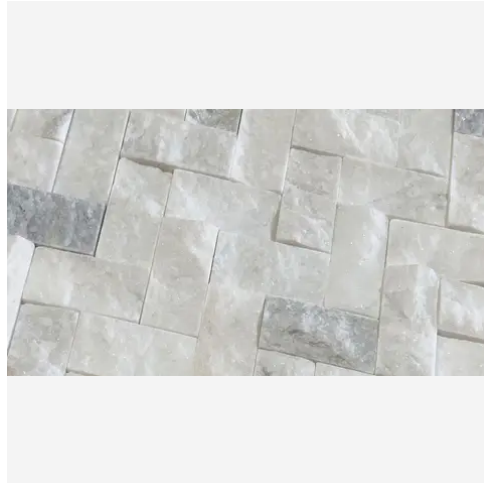

## PRODUCT GALLERY

---

Make a statement with the dramatic elegance of Daphne White. This series features a white base accentuated with striking veins in bold gold and gray tones. Offered in 3 versatile sizes (12x24, 4x12, and 6x6 hexagon), Daphne White caters to a range of design applications. The collection includes 2 modern profile trims for a sleek finish. Unleash your creativity with a staggering 12 mosaic patterns, allowing you to create truly unique designs. The high variation in veining ensures each piece is one-of-a-kind, adding a touch of drama to your space. Mix and match tiles to create captivating layouts and patterns, choosing between a polished, tumbled, or honed finish to complete your vision.