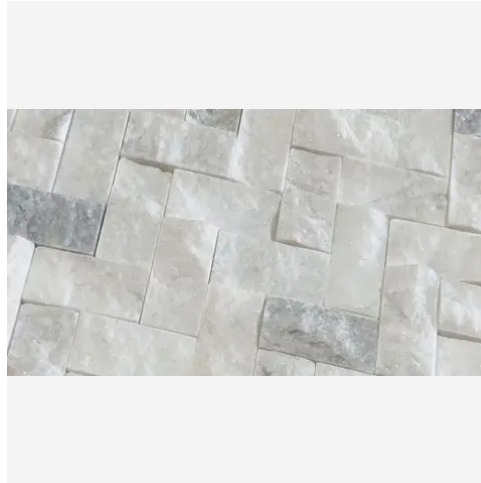

## PRODUCT GALLERY

---

Make a statement with the dramatic elegance of Daphne White. This series features a white base accentuated with striking veins in bold gold and gray tones. Offered in 3 versatile sizes (12x24, 4x12, and 6x6 hexagon), Daphne White caters to a range of design applications. The collection includes 2 modern profile trims for a sleek finish. Unleash your creativity with a staggering 12 mosaic patterns, allowing you to create truly unique designs. The high variation in veining ensures each piece is one-of-a-kind, adding a touch of drama to your space. Mix and match tiles to create captivating layouts and patterns, choosing between a polished, tumbled, or honed finish to complete your vision.