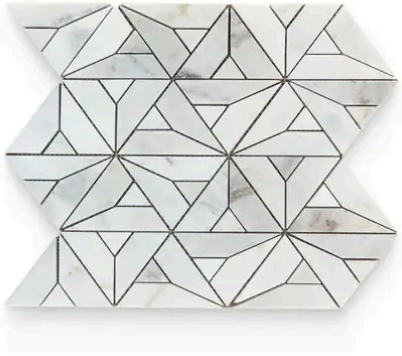

# Daphne White Polished Arrow Mosaic

Daphne White Polished Arrow Mosaic

SKU  
MOS-DAPWHI-ARR-P

COLOR OPTIONS

**Daphne White**

SHAPE / SIZE

0.75 x 12 Modern Bullnose	 1 x 1 Penny Round	1 x 2 Brick
1 x 2 Herringbone	 1 x 4 Herringbone	 1 x 4 Stacked
2 x 2 Hexagon	 2 x 6 Picket	

PRODUCT INFORMATION

Material Marble	Shape Arrow
Chip/Tile Size Multi	Finish Polished
Color Daphne White	Sq Ft Per Piece 1.17
Glazed N/A	Tile Thickness 10 mm
Shade Variation V4	Texture Variation T1
Size Variation S1	Pits & Chips Variation PC1

## PRODUCT GALLERY

---

Make a statement with the dramatic elegance of Daphne White. This series features a white base accentuated with striking veins in bold gold and gray tones. Offered in 3 versatile sizes (12x24, 4x12, and 6x6 hexagon), Daphne White caters to a range of design applications. The collection includes 2 modern profile trims for a sleek finish. Unleash your creativity with a staggering 12 mosaic patterns, allowing you to create truly unique designs. The high variation in veining ensures each piece is one-of-a-kind, adding a touch of drama to your space. Mix and match tiles to create captivating layouts and patterns, choosing between a polished, tumbled, or honed finish to complete your vision.