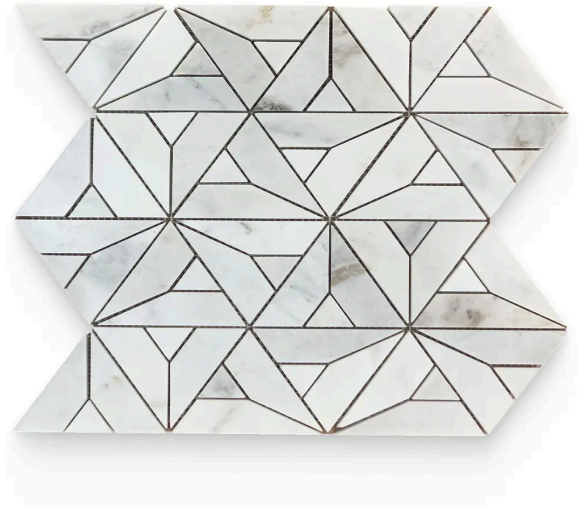

# Daphne White Polished Arrow Mosaic

Daphne White Polished Arrow Mosaic

SKU  
MOS-DAPWHI-ARR-P

COLOR OPTIONS

**Daphne White**

SHAPE / SIZE

0.75 x 12 Modern Bullnose	 1 x 1 Penny Round	1 x 2 Brick
1 x 2 Herringbone	 1 x 4 Herringbone	 1 x 4 Stacked
2 x 2 Hexagon	 2 x 6 Picket	

PRODUCT INFORMATION

Material Marble	Shape Arrow
Chip/Tile Size Multi	Finish Polished
Color Daphne White	Sq Ft Per Piece 1.17
Glazed N/A	Tile Thickness 10 mm
Shade Variation V4	Texture Variation T1
Size Variation S1	Pits & Chips Variation PC1

## PRODUCT GALLERY

---

Make a statement with the dramatic elegance of Daphne White. This series features a white base accentuated with striking veins in bold gold and gray tones. Offered in 3 versatile sizes (12x24, 4x12, and 6x6 hexagon), Daphne White caters to a range of design applications. The collection includes 2 modern profile trims for a sleek finish. Unleash your creativity with a staggering 12 mosaic patterns, allowing you to create truly unique designs. The high variation in veining ensures each piece is one-of-a-kind, adding a touch of drama to your space. Mix and match tiles to create captivating layouts and patterns, choosing between a polished, tumbled, or honed finish to complete your vision.