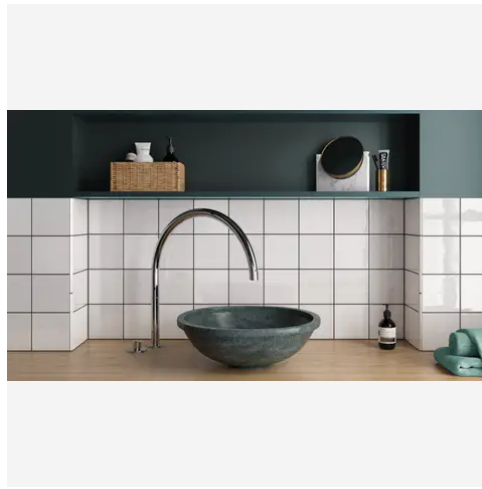

# Country 5 x 5 Silver Glossy Square Tile

Country 5x5 Silver Glossy Square Tile

SKU  
CER-COUSIL-55-G

## PRODUCT GALLERY

---

The Country series offers a delightful array of twelve colors in 2.5x8 and 5x5 tile sizes, including a versatile jolly trim for perfect finishing touches. Designed for indoor wall applications, this collection merges neutral and bold hues with low variation and a handmade look, allowing you to mix and match colors to create captivating layouts and patterns. Ideal for designers looking to craft unique spaces, the Country series tiles feature a glossy finish on a ceramic body, offering endless possibilities for creative and personalized wall designs.