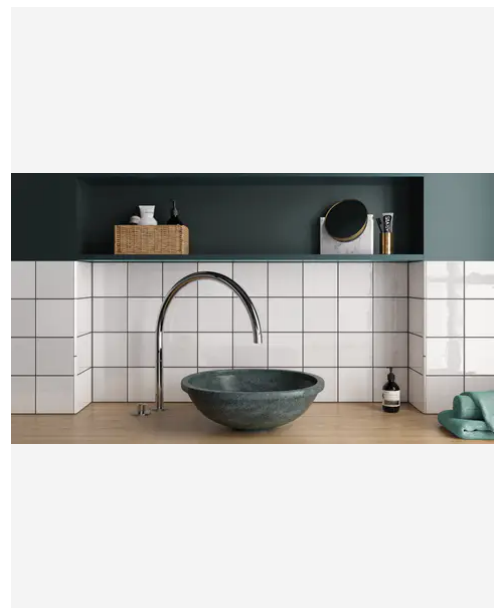

Country 5 x 5 Pink Glossy Square Tile

Country 5x5 Pink Glossy Square Tile

SKU
CER-COUPIN-55-G

COLOR OPTIONS

SHAPE / SIZE

PRODUCT INFORMATION

Material Ceramic	Shape Square
Chip/Tile Size 5 x 5	Finish Glossy
Color Pink	Sq Ft Per Piece N/A
Glazed Yes	Tile Thickness 9 mm
Shade Variation V1	Texture Variation N/A
Size Variation N/A	Pits & Chips Variation N/A

PRODUCT GALLERY

The Country series offers a delightful array of twelve colors in 2.5x8 and 5x5 tile sizes, including a versatile jolly trim for perfect finishing touches. Designed for indoor wall applications, this collection merges neutral and bold hues with low variation and a handmade look, allowing you to mix and match colors to create captivating layouts and patterns. Ideal for designers looking to craft unique spaces, the Country series tiles feature a glossy finish on a ceramic body, offering endless possibilities for creative and personalized wall designs.