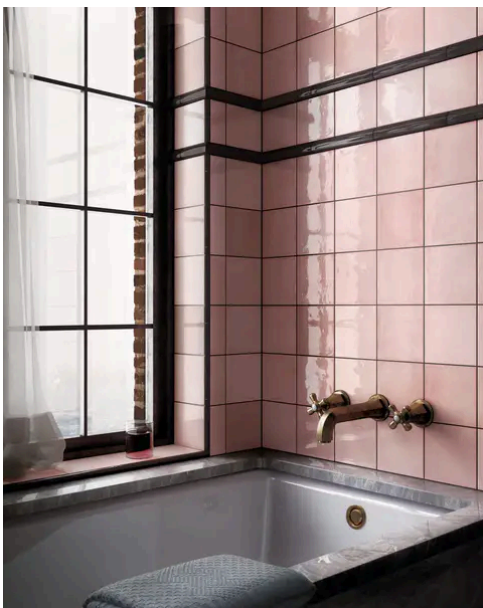

Country 5 x 5 Pink Glossy Square Tile

Country 5x5 Pink Glossy Square Tile

SKU
CER-COUPIN-55-G

COLOR OPTIONS

SHAPE / SIZE

PRODUCT INFORMATION

Material Ceramic	Shape Square
Chip/Tile Size 5 x 5	Finish Glossy
Color Pink	Sq Ft Per Piece N/A
Glazed Yes	Tile Thickness 9 mm
Shade Variation V1	Texture Variation N/A
Size Variation N/A	Pits & Chips Variation N/A

PRODUCT GALLERY

The Country series offers a delightful array of twelve colors in 2.5x8 and 5x5 tile sizes, including a versatile jolly trim for perfect finishing touches. Designed for indoor wall applications, this collection merges neutral and bold hues with low variation and a handmade look, allowing you to mix and match colors to create captivating layouts and patterns. Ideal for designers looking to craft unique spaces, the Country series tiles feature a glossy finish on a ceramic body, offering endless possibilities for creative and personalized wall designs.