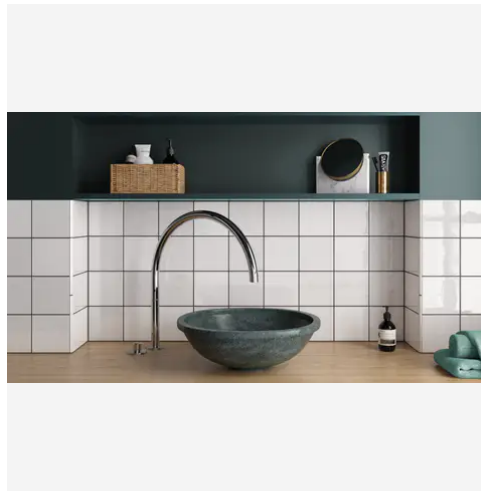

Country 5 x 5 Mushroom Glossy Square Tile

Country 5x5 Mushroom Glossy Square Tile

SKU
CER-COUMUS-55-G

COLOR OPTIONS

SHAPE / SIZE

PRODUCT INFORMATION

Material Ceramic	Shape Square
Chip/Tile Size 5 x 5	Finish Glossy
Color Mushroom	Sq Ft Per Piece N/A
Glazed Yes	Tile Thickness 9 mm
Shade Variation V1	Texture Variation N/A
Size Variation N/A	Pits & Chips Variation N/A

PRODUCT GALLERY

The Country series offers a delightful array of twelve colors in 2.5x8 and 5x5 tile sizes, including a versatile jolly trim for perfect finishing touches. Designed for indoor wall applications, this collection merges neutral and bold hues with low variation and a handmade look, allowing you to mix and match colors to create captivating layouts and patterns. Ideal for designers looking to craft unique spaces, the Country series tiles feature a glossy finish on a ceramic body, offering endless possibilities for creative and personalized wall designs.