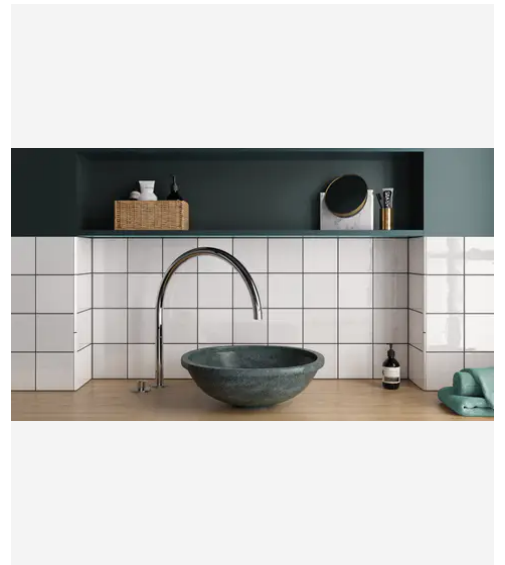

Country 5 x 5 Mint Glossy Square Tile

Country 5x5 Mint Glossy Square Tile

SKU
CER-COUMIN-55-G

COLOR OPTIONS

SHAPE / SIZE

PRODUCT INFORMATION

Material Ceramic	Shape Square
Chip/Tile Size 5 x 5	Finish Glossy
Color Mint	Sq Ft Per Piece N/A
Glazed Yes	Tile Thickness 9 mm
Shade Variation V1	Texture Variation N/A
Size Variation N/A	Pits & Chips Variation N/A

PRODUCT GALLERY

The Country series offers a delightful array of twelve colors in 2.5x8 and 5x5 tile sizes, including a versatile jolly trim for perfect finishing touches. Designed for indoor wall applications, this collection merges neutral and bold hues with low variation and a handmade look, allowing you to mix and match colors to create captivating layouts and patterns. Ideal for designers looking to craft unique spaces, the Country series tiles feature a glossy finish on a ceramic body, offering endless possibilities for creative and personalized wall designs.