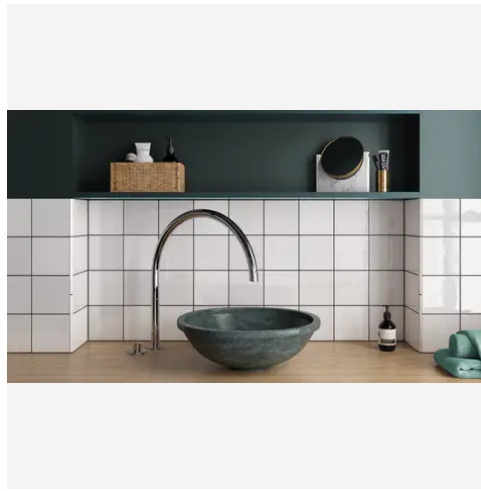

Country 5 x 5 Esmerald Green Glossy Square Tile

Country 5x5 Esmerald Green Glossy Square Tile

SKU
CER-COUESM-55-G

COLOR OPTIONS

SHAPE / SIZE

PRODUCT INFORMATION

Material Ceramic	Shape Square
Chip/Tile Size 5 x 5	Finish Glossy
Color Esmerald	Sq Ft Per Piece N/A
Glazed Yes	Tile Thickness 9 mm
Shade Variation V1	Texture Variation N/A
Size Variation N/A	Pits & Chips Variation N/A

PRODUCT GALLERY

The Country series offers a delightful array of twelve colors in 2.5x8 and 5x5 tile sizes, including a versatile jolly trim for perfect finishing touches. Designed for indoor wall applications, this collection merges neutral and bold hues with low variation and a handmade look, allowing you to mix and match colors to create captivating layouts and patterns. Ideal for designers looking to craft unique spaces, the Country series tiles feature a glossy finish on a ceramic body, offering endless possibilities for creative and personalized wall designs.