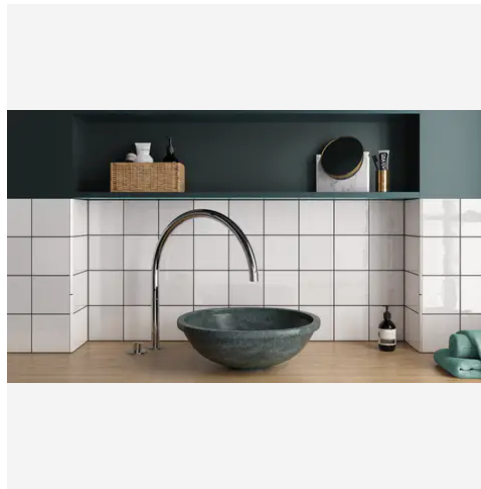

Country 5 x 5 Esmerald Green Glossy Square Tile

Country 5x5 Esmerald Green Glossy Square Tile

SKU
CER-COUESM-55-G

COLOR OPTIONS

SHAPE / SIZE

PRODUCT INFORMATION

Material Ceramic	Shape Square
Chip/Tile Size 5 x 5	Finish Glossy
Color Esmerald	Sq Ft Per Piece N/A
Glazed Yes	Tile Thickness 9 mm
Shade Variation V1	Texture Variation N/A
Size Variation N/A	Pits & Chips Variation N/A

PRODUCT GALLERY

The Country series offers a delightful array of twelve colors in 2.5x8 and 5x5 tile sizes, including a versatile jolly trim for perfect finishing touches. Designed for indoor wall applications, this collection merges neutral and bold hues with low variation and a handmade look, allowing you to mix and match colors to create captivating layouts and patterns. Ideal for designers looking to craft unique spaces, the Country series tiles feature a glossy finish on a ceramic body, offering endless possibilities for creative and personalized wall designs.