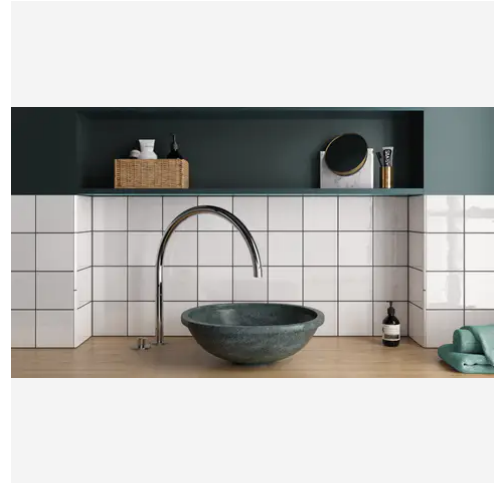

Country 5 x 5 Cloud Glossy Square Tile

Country 5x5 Cloud Glossy Square Tile

SKU
CER-COUCLO-55-G

COLOR OPTIONS

Cloud

Aubergine

White

Red

PRODUCT GALLERY

The Country series offers a delightful array of twelve colors in 2.5x8 and 5x5 tile sizes, including a versatile jolly trim for perfect finishing touches. Designed for indoor wall applications, this collection merges neutral and bold hues with low variation and a handmade look, allowing you to mix and match colors to create captivating layouts and patterns. Ideal for designers looking to craft unique spaces, the Country series tiles feature a glossy finish on a ceramic body, offering endless possibilities for creative and personalized wall designs.