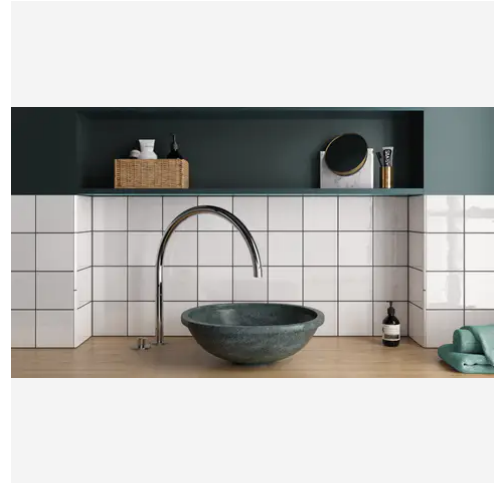

# Country 5 x 5 Cloud Glossy Square Tile

Country 5x5 Cloud Glossy Square Tile

SKU  
**CER-COUCLO-55-G**

## PRODUCT GALLERY

---

The Country series offers a delightful array of twelve colors in 2.5x8 and 5x5 tile sizes, including a versatile jolly trim for perfect finishing touches. Designed for indoor wall applications, this collection merges neutral and bold hues with low variation and a handmade look, allowing you to mix and match colors to create captivating layouts and patterns. Ideal for designers looking to craft unique spaces, the Country series tiles feature a glossy finish on a ceramic body, offering endless possibilities for creative and personalized wall designs.