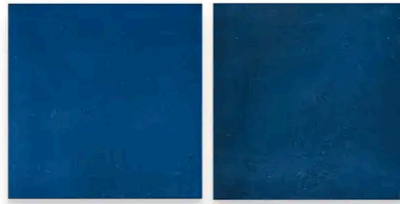

PRODUCT GALLERY

The Country series offers a delightful array of twelve colors in 2.5x8 and 5x5 tile sizes, including a versatile jolly trim for perfect finishing touches. Designed for indoor wall applications, this collection merges neutral and bold hues with low variation and a handmade look, allowing you to mix and match colors to create captivating layouts and patterns. Ideal for designers looking to craft unique spaces, the Country series tiles feature a glossy finish on a ceramic body, offering endless possibilities for creative and personalized wall designs.