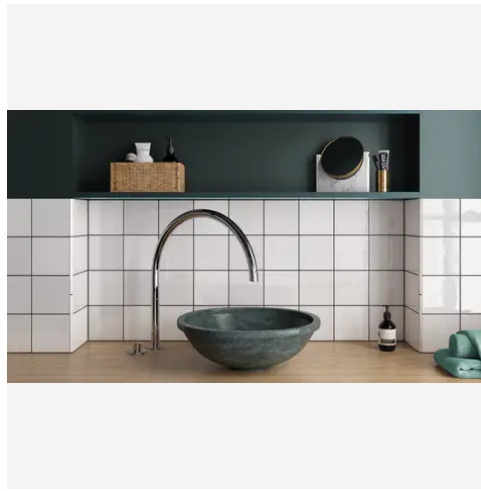

Country 5 x 5 Blue Glossy Square Tile

Country 5x5 Blue Glossy Square Tile

SKU

CER-COUBLU-55-G

COLOR OPTIONS

Cloud

Aubergine

White

PRODUCT GALLERY

The Country series offers a delightful array of twelve colors in 2.5x8 and 5x5 tile sizes, including a versatile jolly trim for perfect finishing touches. Designed for indoor wall applications, this collection merges neutral and bold hues with low variation and a handmade look, allowing you to mix and match colors to create captivating layouts and patterns. Ideal for designers looking to craft unique spaces, the Country series tiles feature a glossy finish on a ceramic body, offering endless possibilities for creative and personalized wall designs.