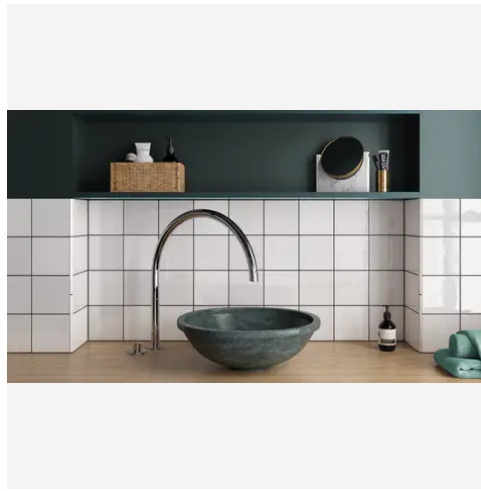

Country 5 x 5 Blue Glossy Square Tile

Country 5x5 Blue Glossy Square Tile

SKU
CER-COUBLU-55-G

COLOR OPTIONS

SHAPE / SIZE

PRODUCT INFORMATION

Material Ceramic	Shape Square
Chip/Tile Size 5 x 5	Finish Glossy
Color Blue	Sq Ft Per Piece N/A
Glazed Yes	Tile Thickness 9 mm
Shade Variation V1	Texture Variation N/A
Size Variation N/A	Pits & Chips Variation N/A

PRODUCT GALLERY

The Country series offers a delightful array of twelve colors in 2.5x8 and 5x5 tile sizes, including a versatile jolly trim for perfect finishing touches. Designed for indoor wall applications, this collection merges neutral and bold hues with low variation and a handmade look, allowing you to mix and match colors to create captivating layouts and patterns. Ideal for designers looking to craft unique spaces, the Country series tiles feature a glossy finish on a ceramic body, offering endless possibilities for creative and personalized wall designs.