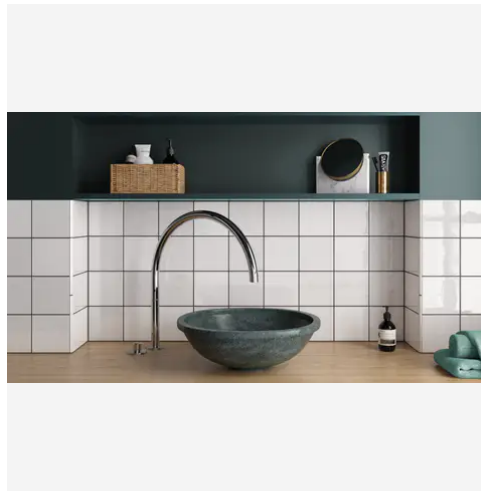

Country 5 x 5 Black Glossy Square Tile

Country 5x5 Black Glossy Square Tile

SKU

CER-COUBLA-55-G

COLOR OPTIONS

Cloud

Aubergine

White

PRODUCT GALLERY

The Country series offers a delightful array of twelve colors in 2.5x8 and 5x5 tile sizes, including a versatile jolly trim for perfect finishing touches. Designed for indoor wall applications, this collection merges neutral and bold hues with low variation and a handmade look, allowing you to mix and match colors to create captivating layouts and patterns. Ideal for designers looking to craft unique spaces, the Country series tiles feature a glossy finish on a ceramic body, offering endless possibilities for creative and personalized wall designs.