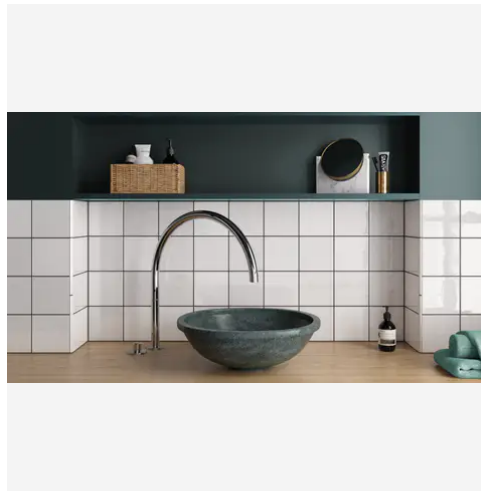

## PRODUCT GALLERY

---

The Country series offers a delightful array of twelve colors in 2.5x8 and 5x5 tile sizes, including a versatile jolly trim for perfect finishing touches. Designed for indoor wall applications, this collection merges neutral and bold hues with low variation and a handmade look, allowing you to mix and match colors to create captivating layouts and patterns. Ideal for designers looking to craft unique spaces, the Country series tiles feature a glossy finish on a ceramic body, offering endless possibilities for creative and personalized wall designs.