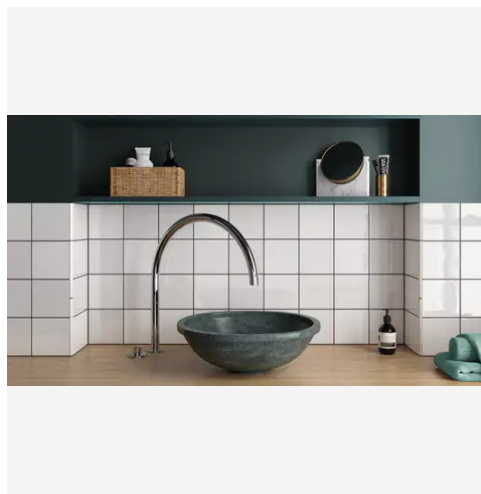

## PRODUCT GALLERY

---

The Country series offers a delightful array of twelve colors in 2.5x8 and 5x5 tile sizes, including a versatile jolly trim for perfect finishing touches. Designed for indoor wall applications, this collection merges neutral and bold hues with low variation and a handmade look, allowing you to mix and match colors to create captivating layouts and patterns. Ideal for designers looking to craft unique spaces, the Country series tiles feature a glossy finish on a ceramic body, offering endless possibilities for creative and personalized wall designs.