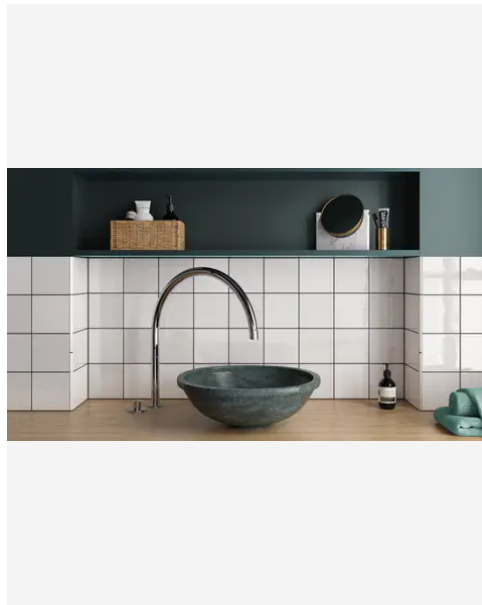

Country 2.5 x 8 White Glossy Rectangle Tile

Country 2.5x8 White Glossy Rectangle Tile

SKU
CER-COUWHI-258-G

COLOR OPTIONS

SHAPE / SIZE

PRODUCT INFORMATION

Material Ceramic	Shape Rectangle
Chip/Tile Size 2.5 x 8	Finish Glossy
Color White	Sq Ft Per Piece N/A
Glazed Yes	Tile Thickness 9 mm
Shade Variation V1	Texture Variation N/A
Size Variation N/A	Pits & Chips Variation N/A

PRODUCT GALLERY

The Country series offers a delightful array of twelve colors in 2.5x8 and 5x5 tile sizes, including a versatile jolly trim for perfect finishing touches. Designed for indoor wall applications, this collection merges neutral and bold hues with low variation and a handmade look, allowing you to mix and match colors to create captivating layouts and patterns. Ideal for designers looking to craft unique spaces, the Country series tiles feature a glossy finish on a ceramic body, offering endless possibilities for creative and personalized wall designs.