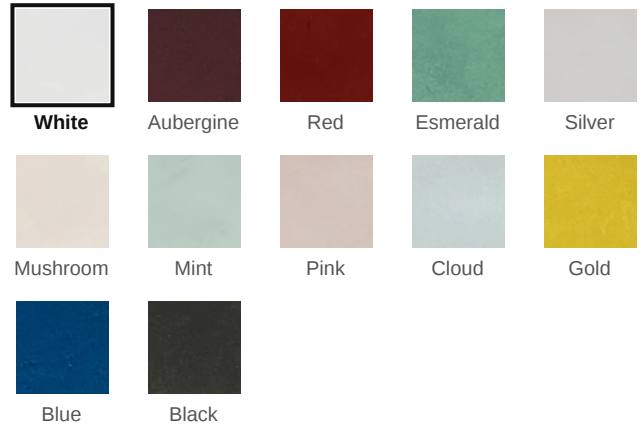

Country 2.5 x 8 White Glossy Rectangle Tile

Country 2.5x8 White Glossy Rectangle Tile

SKU
CER-COUWHI-258-G

COLOR OPTIONS

SHAPE / SIZE

PRODUCT INFORMATION

Material Ceramic	Shape Rectangle
Chip/Tile Size 2.5 x 8	Finish Glossy
Color White	Sq Ft Per Piece N/A
Glazed Yes	Tile Thickness 9 mm
Shade Variation V1	Texture Variation N/A
Size Variation N/A	Pits & Chips Variation N/A

PRODUCT GALLERY

The Country series offers a delightful array of twelve colors in 2.5x8 and 5x5 tile sizes, including a versatile jolly trim for perfect finishing touches. Designed for indoor wall applications, this collection merges neutral and bold hues with low variation and a handmade look, allowing you to mix and match colors to create captivating layouts and patterns. Ideal for designers looking to craft unique spaces, the Country series tiles feature a glossy finish on a ceramic body, offering endless possibilities for creative and personalized wall designs.