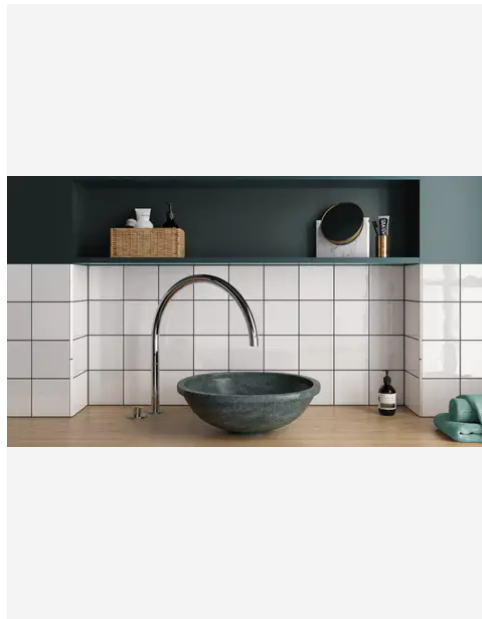

Country 2.5 x 8 Silver Glossy Rectangle Tile

Country 2.5x8 Silver Glossy Rectangle Tile

SKU

CER-COUSIL-258-G

COLOR OPTIONS

White

Esmerald

Silver

PRODUCT GALLERY

The Country series offers a delightful array of twelve colors in 2.5x8 and 5x5 tile sizes, including a versatile jolly trim for perfect finishing touches. Designed for indoor wall applications, this collection merges neutral and bold hues with low variation and a handmade look, allowing you to mix and match colors to create captivating layouts and patterns. Ideal for designers looking to craft unique spaces, the Country series tiles feature a glossy finish on a ceramic body, offering endless possibilities for creative and personalized wall designs.