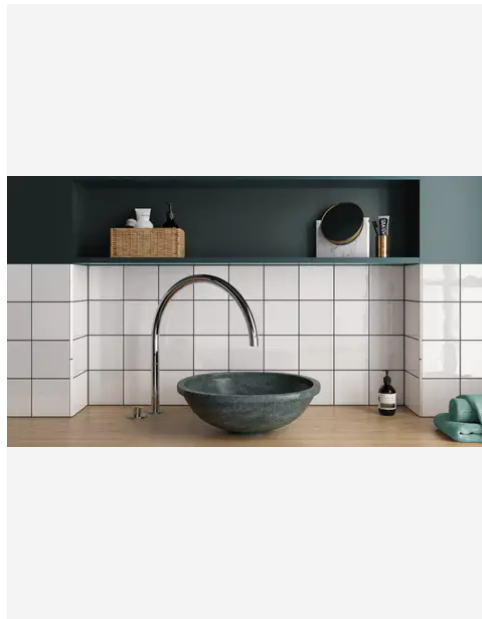

Country 2.5 x 8 Silver Glossy Rectangle Tile

Country 2.5x8 Silver Glossy Rectangle Tile

SKU
CER-COUSIL-258-G

COLOR OPTIONS

SHAPE / SIZE

PRODUCT INFORMATION

Material Ceramic	Shape Rectangle
Chip/Tile Size 2.5 x 8	Finish Glossy
Color Silver	Sq Ft Per Piece N/A
Glazed Yes	Tile Thickness 9 mm
Shade Variation V1	Texture Variation N/A
Size Variation N/A	Pits & Chips Variation N/A

PRODUCT GALLERY

The Country series offers a delightful array of twelve colors in 2.5x8 and 5x5 tile sizes, including a versatile jolly trim for perfect finishing touches. Designed for indoor wall applications, this collection merges neutral and bold hues with low variation and a handmade look, allowing you to mix and match colors to create captivating layouts and patterns. Ideal for designers looking to craft unique spaces, the Country series tiles feature a glossy finish on a ceramic body, offering endless possibilities for creative and personalized wall designs.