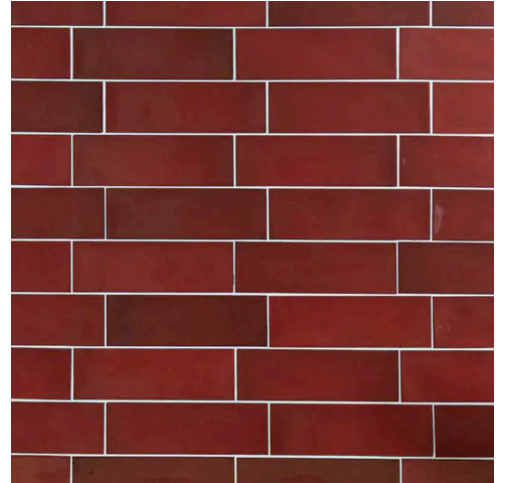

Country 2.5 x 8 Red Glossy Rectangle Tile

Country 2.5x8 Red Glossy Rectangle Tile

SKU
CER-COURED-258-G

COLOR OPTIONS

SHAPE / SIZE

PRODUCT INFORMATION

Material Ceramic	Shape Rectangle
Chip/Tile Size 2.5 x 8	Finish Glossy
Color Red	Sq Ft Per Piece N/A
Glazed Yes	Tile Thickness 9 mm
Shade Variation V1	Texture Variation N/A
Size Variation N/A	Pits & Chips Variation N/A

PRODUCT GALLERY

The Country series offers a delightful array of twelve colors in 2.5x8 and 5x5 tile sizes, including a versatile jolly trim for perfect finishing touches. Designed for indoor wall applications, this collection merges neutral and bold hues with low variation and a handmade look, allowing you to mix and match colors to create captivating layouts and patterns. Ideal for designers looking to craft unique spaces, the Country series tiles feature a glossy finish on a ceramic body, offering endless possibilities for creative and personalized wall designs.