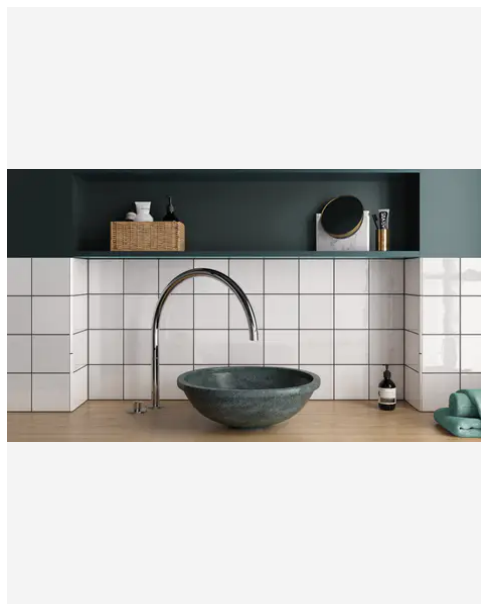

Country 2.5 x 8 Red Glossy Rectangle Tile

Country 2.5x8 Red Glossy Rectangle Tile

SKU
CER-COURED-258-G

COLOR OPTIONS

SHAPE / SIZE

PRODUCT INFORMATION

Material Ceramic	Shape Rectangle
Chip/Tile Size 2.5 x 8	Finish Glossy
Color Red	Sq Ft Per Piece N/A
Glazed Yes	Tile Thickness 9 mm
Shade Variation V1	Texture Variation N/A
Size Variation N/A	Pits & Chips Variation N/A

PRODUCT GALLERY

The Country series offers a delightful array of twelve colors in 2.5x8 and 5x5 tile sizes, including a versatile jolly trim for perfect finishing touches. Designed for indoor wall applications, this collection merges neutral and bold hues with low variation and a handmade look, allowing you to mix and match colors to create captivating layouts and patterns. Ideal for designers looking to craft unique spaces, the Country series tiles feature a glossy finish on a ceramic body, offering endless possibilities for creative and personalized wall designs.