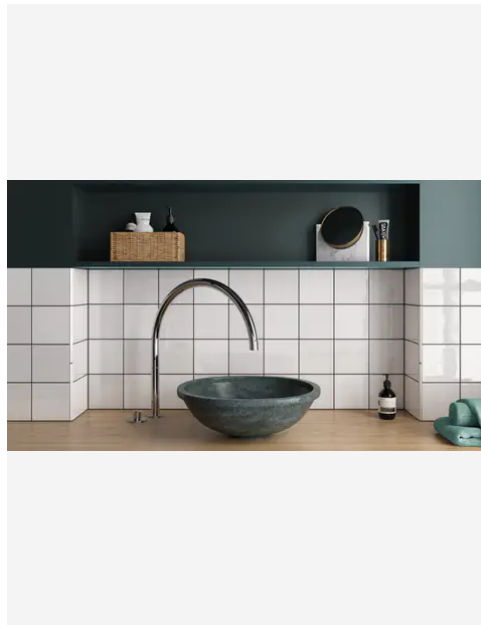

Country 2.5 x 8 Pink Glossy Rectangle Tile

Country 2.5x8 Pink Glossy Rectangle Tile

SKU
CER-COUPIN-258-G

COLOR OPTIONS

SHAPE / SIZE

PRODUCT INFORMATION

Material Ceramic	Shape Rectangle
Chip/Tile Size 2.5 x 8	Finish Glossy
Color Pink	Sq Ft Per Piece N/A
Glazed Yes	Tile Thickness 9 mm
Shade Variation V1	Texture Variation N/A
Size Variation N/A	Pits & Chips Variation N/A

PRODUCT GALLERY

The Country series offers a delightful array of twelve colors in 2.5x8 and 5x5 tile sizes, including a versatile jolly trim for perfect finishing touches. Designed for indoor wall applications, this collection merges neutral and bold hues with low variation and a handmade look, allowing you to mix and match colors to create captivating layouts and patterns. Ideal for designers looking to craft unique spaces, the Country series tiles feature a glossy finish on a ceramic body, offering endless possibilities for creative and personalized wall designs.