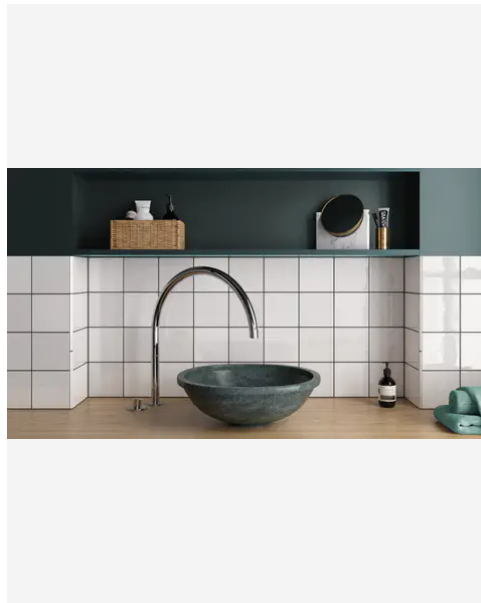

Country 2.5 x 8 Mint Glossy Rectangle Tile

Country 2.5x8 Mint Glossy Rectangle Tile

SKU
CER-COUMIN-258-G

COLOR OPTIONS

SHAPE / SIZE

PRODUCT INFORMATION

Material Ceramic	Shape Rectangle
Chip/Tile Size 2.5 x 8	Finish Glossy
Color Mint	Sq Ft Per Piece N/A
Glazed Yes	Tile Thickness 9 mm
Shade Variation V1	Texture Variation N/A
Size Variation N/A	Pits & Chips Variation N/A

PRODUCT GALLERY

The Country series offers a delightful array of twelve colors in 2.5x8 and 5x5 tile sizes, including a versatile jolly trim for perfect finishing touches. Designed for indoor wall applications, this collection merges neutral and bold hues with low variation and a handmade look, allowing you to mix and match colors to create captivating layouts and patterns. Ideal for designers looking to craft unique spaces, the Country series tiles feature a glossy finish on a ceramic body, offering endless possibilities for creative and personalized wall designs.