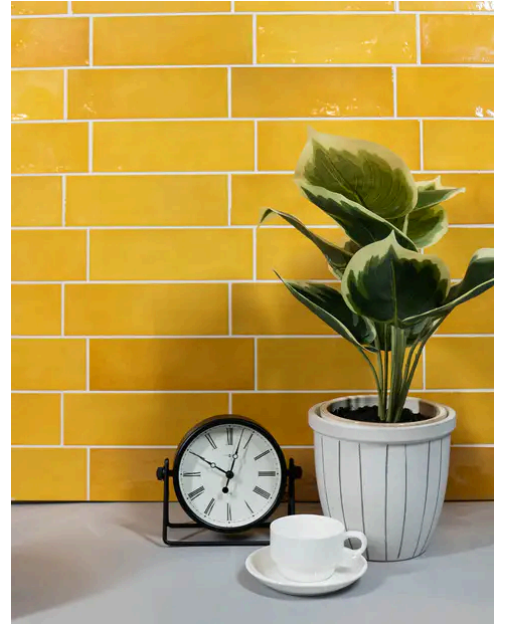

Country 2.5 x 8 Gold Glossy Rectangle Tile

Country 2.5x8 Gold Glossy Rectangle Tile

SKU
CER-COUGOL-258-G

COLOR OPTIONS

SHAPE / SIZE

PRODUCT INFORMATION

Material Ceramic	Shape Rectangle
Chip/Tile Size 2.5 x 8	Finish Glossy
Color Gold	Sq Ft Per Piece N/A
Glazed Yes	Tile Thickness 9 mm
Shade Variation V1	Texture Variation N/A
Size Variation N/A	Pits & Chips Variation N/A

PRODUCT GALLERY

The Country series offers a delightful array of twelve colors in 2.5x8 and 5x5 tile sizes, including a versatile jolly trim for perfect finishing touches. Designed for indoor wall applications, this collection merges neutral and bold hues with low variation and a handmade look, allowing you to mix and match colors to create captivating layouts and patterns. Ideal for designers looking to craft unique spaces, the Country series tiles feature a glossy finish on a ceramic body, offering endless possibilities for creative and personalized wall designs.