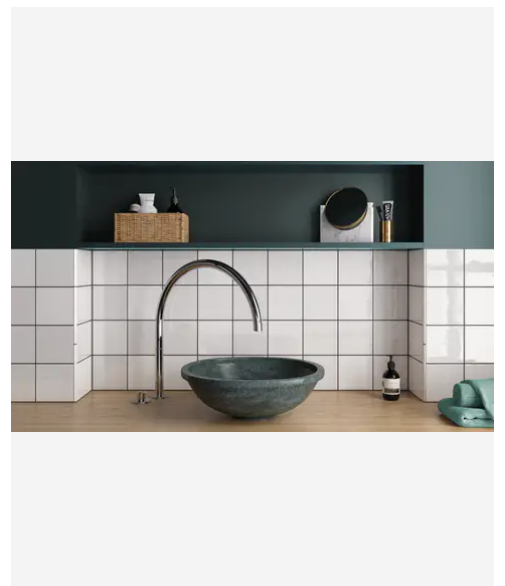

Country 2.5 x 8 Esmerald Green Glossy Rectangle Tile

Country 2.5x8 Esmerald Green Glossy Rectangle Tile

SKU
CER-COUESM-258-G

COLOR OPTIONS

SHAPE / SIZE

PRODUCT INFORMATION

Material Ceramic	Shape Rectangle
Chip/Tile Size 2.5 x 8	Finish Glossy
Color Esmerald	Sq Ft Per Piece N/A
Glazed Yes	Tile Thickness 9 mm
Shade Variation V1	Texture Variation N/A
Size Variation N/A	Pits & Chips Variation N/A

PRODUCT GALLERY

The Country series offers a delightful array of twelve colors in 2.5x8 and 5x5 tile sizes, including a versatile jolly trim for perfect finishing touches. Designed for indoor wall applications, this collection merges neutral and bold hues with low variation and a handmade look, allowing you to mix and match colors to create captivating layouts and patterns. Ideal for designers looking to craft unique spaces, the Country series tiles feature a glossy finish on a ceramic body, offering endless possibilities for creative and personalized wall designs.