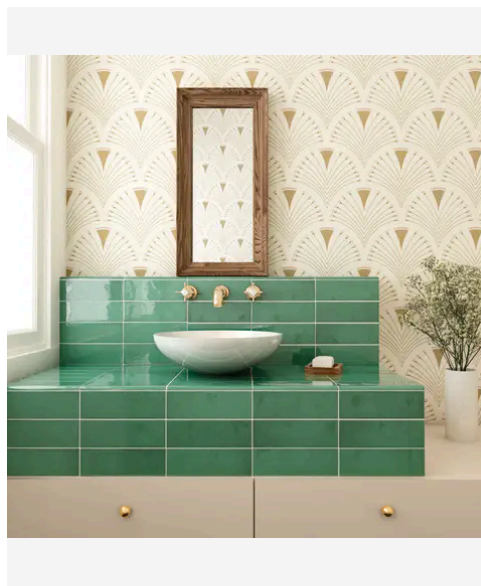

Country 2.5 x 8 Esmerald Green Glossy Rectangle Tile

Country 2.5x8 Esmerald Green Glossy Rectangle Tile

SKU
CER-COUESM-258-G

COLOR OPTIONS

SHAPE / SIZE

PRODUCT INFORMATION

Material Ceramic	Shape Rectangle
Chip/Tile Size 2.5 x 8	Finish Glossy
Color Esmerald	Sq Ft Per Piece N/A
Glazed Yes	Tile Thickness 9 mm
Shade Variation V1	Texture Variation N/A
Size Variation N/A	Pits & Chips Variation N/A

PRODUCT GALLERY

The Country series offers a delightful array of twelve colors in 2.5x8 and 5x5 tile sizes, including a versatile jolly trim for perfect finishing touches. Designed for indoor wall applications, this collection merges neutral and bold hues with low variation and a handmade look, allowing you to mix and match colors to create captivating layouts and patterns. Ideal for designers looking to craft unique spaces, the Country series tiles feature a glossy finish on a ceramic body, offering endless possibilities for creative and personalized wall designs.