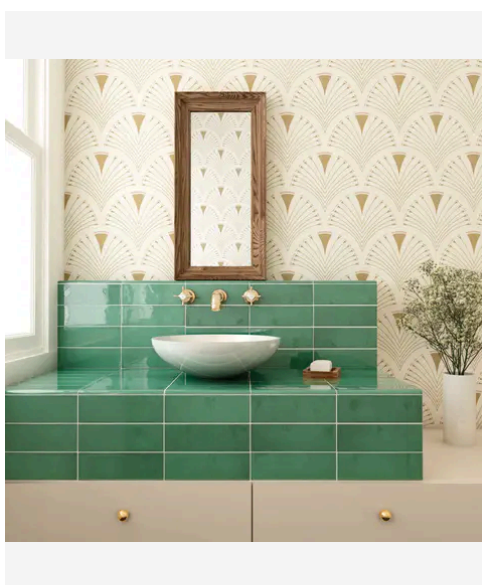

Country 2.5 x 8 Esmerald Green Glossy Rectangle Tile

Country 2.5x8 Esmerald Green Glossy Rectangle Tile

SKU

CER-COUESM-258-G

COLOR OPTIONS

SHAPE / SIZE

PRODUCT INFORMATION

Material Ceramic	Shape Rectangle
Chip/Tile Size 2.5 x 8	Finish Glossy
Color Esmerald	Sq Ft Per Piece N/A
Glazed Yes	Tile Thickness 9 mm
Shade Variation V1	Texture Variation N/A
Size Variation N/A	Pits & Chips Variation N/A

PRODUCT GALLERY

The Country series offers a delightful array of twelve colors in 2.5x8 and 5x5 tile sizes, including a versatile jolly trim for perfect finishing touches. Designed for indoor wall applications, this collection merges neutral and bold hues with low variation and a handmade look, allowing you to mix and match colors to create captivating layouts and patterns. Ideal for designers looking to craft unique spaces, the Country series tiles feature a glossy finish on a ceramic body, offering endless possibilities for creative and personalized wall designs.