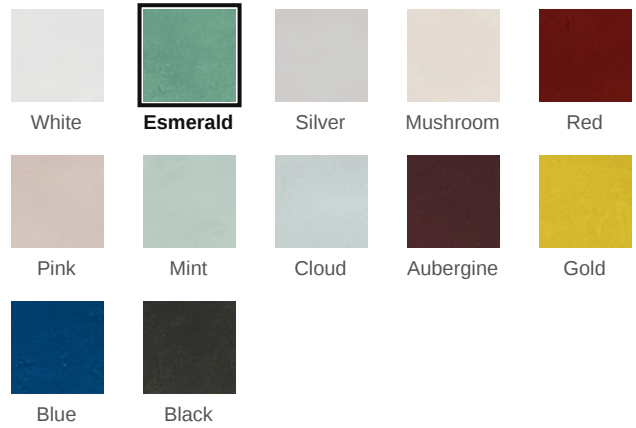

Country 2.5 x 8 Esmerald Green Glossy Rectangle Tile

Country 2.5x8 Esmerald Green Glossy Rectangle Tile

SKU
CER-COUESM-258-G

COLOR OPTIONS

SHAPE / SIZE

PRODUCT INFORMATION

Material Ceramic	Shape Rectangle
Chip/Tile Size 2.5 x 8	Finish Glossy
Color Esmerald	Sq Ft Per Piece N/A
Glazed Yes	Tile Thickness 9 mm
Shade Variation V1	Texture Variation N/A
Size Variation N/A	Pits & Chips Variation N/A

PRODUCT GALLERY

The Country series offers a delightful array of twelve colors in 2.5x8 and 5x5 tile sizes, including a versatile jolly trim for perfect finishing touches. Designed for indoor wall applications, this collection merges neutral and bold hues with low variation and a handmade look, allowing you to mix and match colors to create captivating layouts and patterns. Ideal for designers looking to craft unique spaces, the Country series tiles feature a glossy finish on a ceramic body, offering endless possibilities for creative and personalized wall designs.