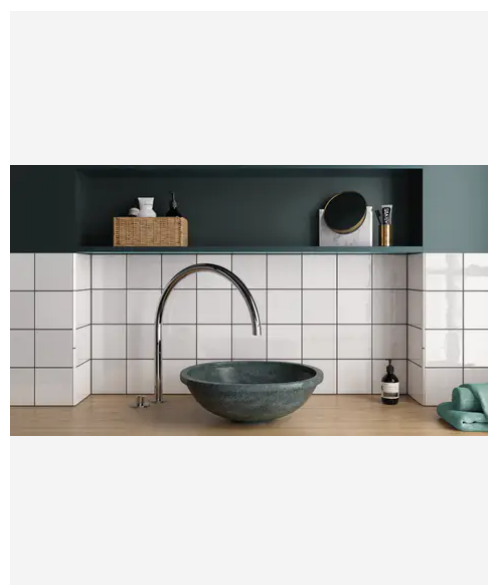

Country 2.5 x 8 Esmerald Green Glossy Rectangle Tile

Country 2.5x8 Esmerald Green Glossy Rectangle Tile

SKU

CER-COUESM-258-G

COLOR OPTIONS

SHAPE / SIZE

PRODUCT INFORMATION

Material Ceramic	Shape Rectangle
Chip/Tile Size 2.5 x 8	Finish Glossy
Color Esmerald	Sq Ft Per Piece N/A
Glazed Yes	Tile Thickness 9 mm
Shade Variation V1	Texture Variation N/A
Size Variation N/A	Pits & Chips Variation N/A

PRODUCT GALLERY

The Country series offers a delightful array of twelve colors in 2.5x8 and 5x5 tile sizes, including a versatile jolly trim for perfect finishing touches. Designed for indoor wall applications, this collection merges neutral and bold hues with low variation and a handmade look, allowing you to mix and match colors to create captivating layouts and patterns. Ideal for designers looking to craft unique spaces, the Country series tiles feature a glossy finish on a ceramic body, offering endless possibilities for creative and personalized wall designs.