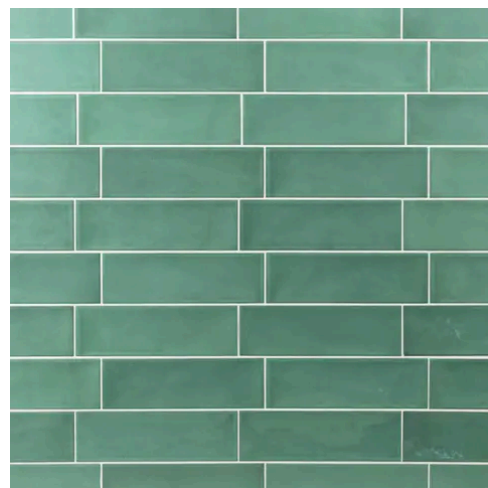

Country 2.5 x 8 Esmerald Green Glossy Rectangle Tile

Country 2.5x8 Esmerald Green Glossy Rectangle Tile

SKU

CER-COUESM-258-G

COLOR OPTIONS

SHAPE / SIZE

PRODUCT INFORMATION

Material Ceramic	Shape Rectangle
Chip/Tile Size 2.5 x 8	Finish Glossy
Color Esmerald	Sq Ft Per Piece N/A
Glazed Yes	Tile Thickness 9 mm
Shade Variation V1	Texture Variation N/A
Size Variation N/A	Pits & Chips Variation N/A

PRODUCT GALLERY

The Country series offers a delightful array of twelve colors in 2.5x8 and 5x5 tile sizes, including a versatile jolly trim for perfect finishing touches. Designed for indoor wall applications, this collection merges neutral and bold hues with low variation and a handmade look, allowing you to mix and match colors to create captivating layouts and patterns. Ideal for designers looking to craft unique spaces, the Country series tiles feature a glossy finish on a ceramic body, offering endless possibilities for creative and personalized wall designs.