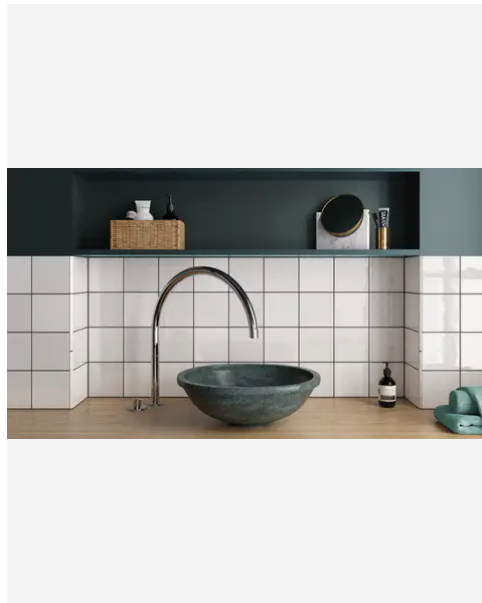

Country 2.5 x 8 Cloud Glossy Rectangle Tile

Country 2.5x8 Cloud Glossy Rectangle Tile

SKU
CER-COUCLO-258-G

COLOR OPTIONS

SHAPE / SIZE

PRODUCT INFORMATION

Material Ceramic	Shape Rectangle
Chip/Tile Size 2.5 x 8	Finish Glossy
Color Cloud	Sq Ft Per Piece N/A
Glazed Yes	Tile Thickness 9 mm
Shade Variation V1	Texture Variation N/A
Size Variation N/A	Pits & Chips Variation N/A

PRODUCT GALLERY

The Country series offers a delightful array of twelve colors in 2.5x8 and 5x5 tile sizes, including a versatile jolly trim for perfect finishing touches. Designed for indoor wall applications, this collection merges neutral and bold hues with low variation and a handmade look, allowing you to mix and match colors to create captivating layouts and patterns. Ideal for designers looking to craft unique spaces, the Country series tiles feature a glossy finish on a ceramic body, offering endless possibilities for creative and personalized wall designs.