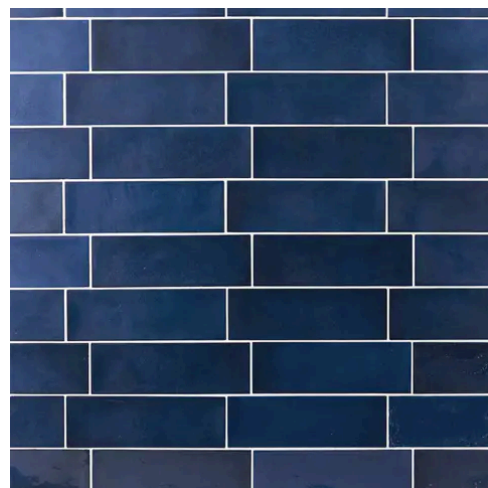

---

---

PRODUCT GALLERY

---

The Country series offers a delightful array of twelve colors in 2.5x8 and 5x5 tile sizes, including a versatile jolly trim for perfect finishing touches. Designed for indoor wall applications, this collection merges neutral and bold hues with low variation and a handmade look, allowing you to mix and match colors to create captivating layouts and patterns. Ideal for designers looking to craft unique spaces, the Country series tiles feature a glossy finish on a ceramic body, offering endless possibilities for creative and personalized wall designs.