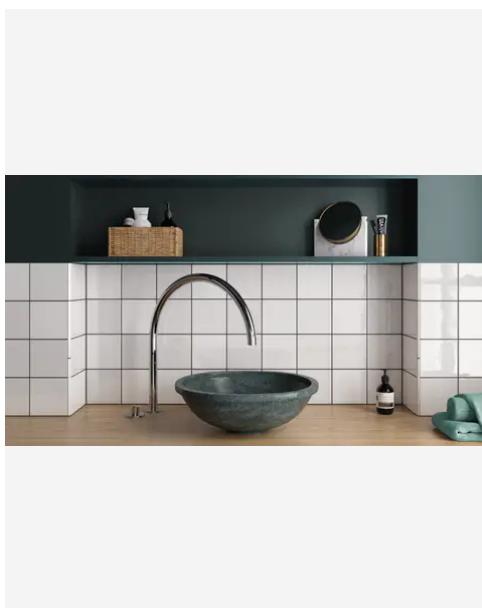

# Country 2.5 x 8 Blue Glossy Rectangle Tile

Country 2.5x8 Blue Glossy Rectangle Tile

SKU  
CER-COUBLU-258-G

---

---

PRODUCT GALLERY

---

The Country series offers a delightful array of twelve colors in 2.5x8 and 5x5 tile sizes, including a versatile jolly trim for perfect finishing touches. Designed for indoor wall applications, this collection merges neutral and bold hues with low variation and a handmade look, allowing you to mix and match colors to create captivating layouts and patterns. Ideal for designers looking to craft unique spaces, the Country series tiles feature a glossy finish on a ceramic body, offering endless possibilities for creative and personalized wall designs.