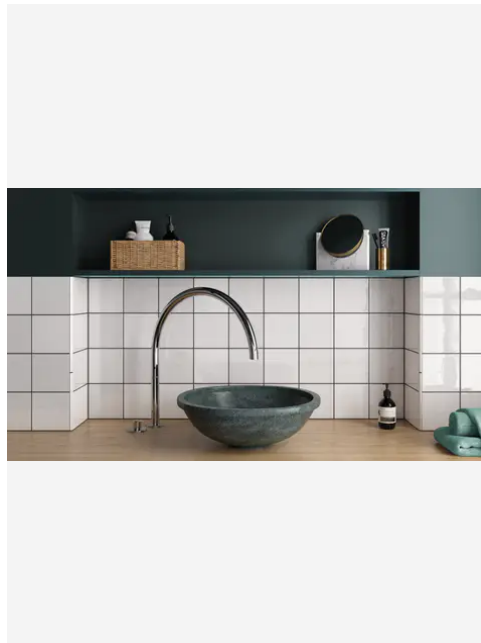

Country 2.5 x 8 Black Glossy Rectangle Tile

Country 2.5x8 Black Glossy Rectangle Tile

SKU
CER-COUBLA-258-G

COLOR OPTIONS

SHAPE / SIZE

PRODUCT INFORMATION

Material Ceramic	Shape Rectangle
Chip/Tile Size 2.5 x 8	Finish Glossy
Color Black	Sq Ft Per Piece N/A
Glazed Yes	Tile Thickness 9 mm
Shade Variation V1	Texture Variation N/A
Size Variation N/A	Pits & Chips Variation N/A

PRODUCT GALLERY

The Country series offers a delightful array of twelve colors in 2.5x8 and 5x5 tile sizes, including a versatile jolly trim for perfect finishing touches. Designed for indoor wall applications, this collection merges neutral and bold hues with low variation and a handmade look, allowing you to mix and match colors to create captivating layouts and patterns. Ideal for designers looking to craft unique spaces, the Country series tiles feature a glossy finish on a ceramic body, offering endless possibilities for creative and personalized wall designs.