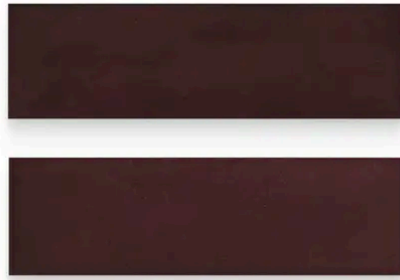

---

---

PRODUCT GALLERY

---

The Country series offers a delightful array of twelve colors in 2.5x8 and 5x5 tile sizes, including a versatile jolly trim for perfect finishing touches. Designed for indoor wall applications, this collection merges neutral and bold hues with low variation and a handmade look, allowing you to mix and match colors to create captivating layouts and patterns. Ideal for designers looking to craft unique spaces, the Country series tiles feature a glossy finish on a ceramic body, offering endless possibilities for creative and personalized wall designs.