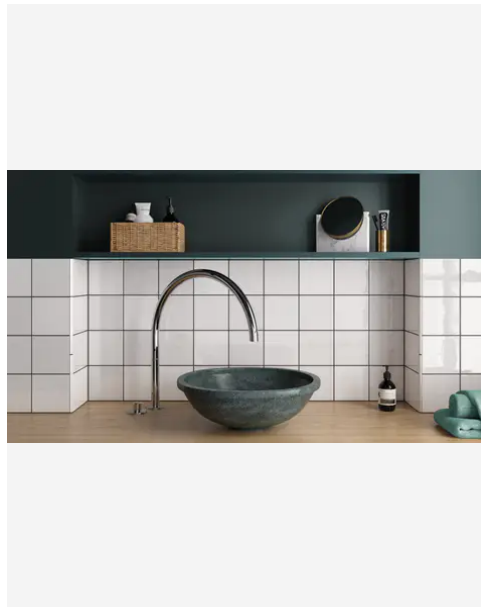

---

---

PRODUCT GALLERY

---

The Country series offers a delightful array of twelve colors in 2.5x8 and 5x5 tile sizes, including a versatile jolly trim for perfect finishing touches. Designed for indoor wall applications, this collection merges neutral and bold hues with low variation and a handmade look, allowing you to mix and match colors to create captivating layouts and patterns. Ideal for designers looking to craft unique spaces, the Country series tiles feature a glossy finish on a ceramic body, offering endless possibilities for creative and personalized wall designs.