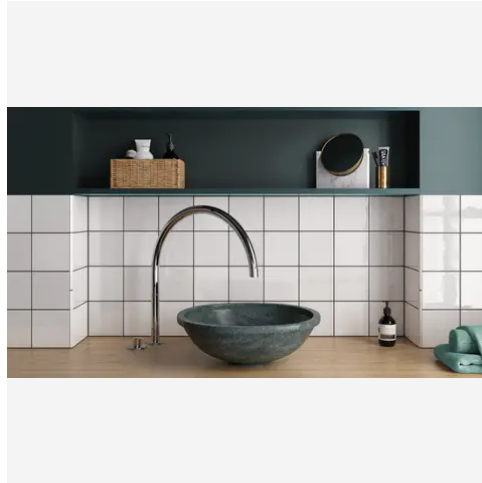

Country 0.5 x 8 White Glossy Jolly Trim

Country 0.5x8 White Glossy Jolly Trim

SKU
TRI-COUWHI-JOL-G

COLOR OPTIONS

SHAPE / SIZE

PRODUCT INFORMATION

Material Ceramic	Shape Jolly
Chip/Tile Size 0.5 x 8	Finish Glossy
Color White	Sq Ft Per Piece N/A
Glazed Yes	Tile Thickness N/A
Shade Variation V1	Texture Variation N/A
Size Variation N/A	Pits & Chips Variation N/A

PRODUCT GALLERY

The Country series offers a delightful array of twelve colors in 2.5x8 and 5x5 tile sizes, including a versatile jolly trim for perfect finishing touches. Designed for indoor wall applications, this collection merges neutral and bold hues with low variation and a handmade look, allowing you to mix and match colors to create captivating layouts and patterns. Ideal for designers looking to craft unique spaces, the Country series tiles feature a glossy finish on a ceramic body, offering endless possibilities for creative and personalized wall designs.