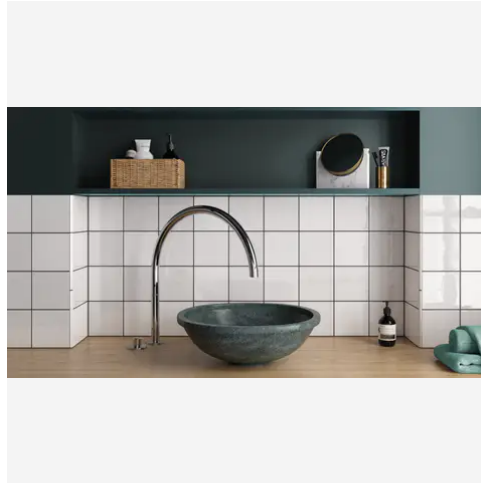

Country 0.5 x 8 White Glossy Jolly Trim

Country 0.5x8 White Glossy Jolly Trim

SKU
TRI-COUWHI-JOL-G

COLOR OPTIONS

				
White	Pink	Mint	Esmerald	Mushroom
				
Red	Cloud	Aubergine	Silver	Gold
				
Blue	Black			

PRODUCT GALLERY

The Country series offers a delightful array of twelve colors in 2.5x8 and 5x5 tile sizes, including a versatile jolly trim for perfect finishing touches. Designed for indoor wall applications, this collection merges neutral and bold hues with low variation and a handmade look, allowing you to mix and match colors to create captivating layouts and patterns. Ideal for designers looking to craft unique spaces, the Country series tiles feature a glossy finish on a ceramic body, offering endless possibilities for creative and personalized wall designs.