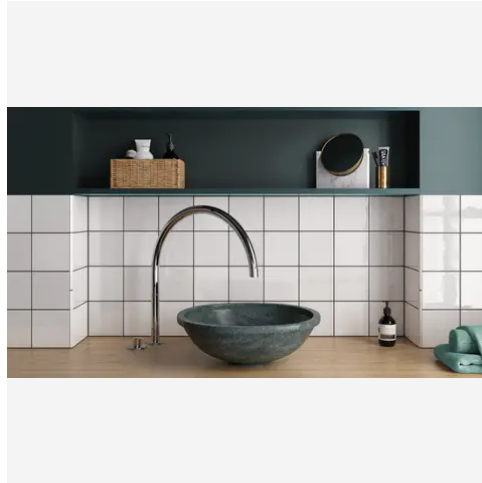

Country 0.5 x 8 Silver Glossy Jolly Trim

Country 0.5x8 Silver Glossy Jolly Trim

SKU
TRI-COUSIL-JOL-G

COLOR OPTIONS

SHAPE / SIZE

PRODUCT INFORMATION

Material Ceramic	Shape Jolly
Chip/Tile Size 0.5 x 8	Finish Glossy
Color Silver	Sq Ft Per Piece N/A
Glazed Yes	Tile Thickness N/A
Shade Variation V1	Texture Variation N/A
Size Variation N/A	Pits & Chips Variation N/A

PRODUCT GALLERY

The Country series offers a delightful array of twelve colors in 2.5x8 and 5x5 tile sizes, including a versatile jolly trim for perfect finishing touches. Designed for indoor wall applications, this collection merges neutral and bold hues with low variation and a handmade look, allowing you to mix and match colors to create captivating layouts and patterns. Ideal for designers looking to craft unique spaces, the Country series tiles feature a glossy finish on a ceramic body, offering endless possibilities for creative and personalized wall designs.