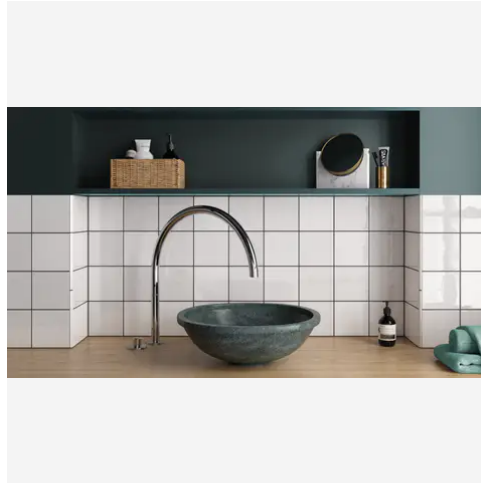

## PRODUCT GALLERY

---

The Country series offers a delightful array of twelve colors in 2.5x8 and 5x5 tile sizes, including a versatile jolly trim for perfect finishing touches. Designed for indoor wall applications, this collection merges neutral and bold hues with low variation and a handmade look, allowing you to mix and match colors to create captivating layouts and patterns. Ideal for designers looking to craft unique spaces, the Country series tiles feature a glossy finish on a ceramic body, offering endless possibilities for creative and personalized wall designs.