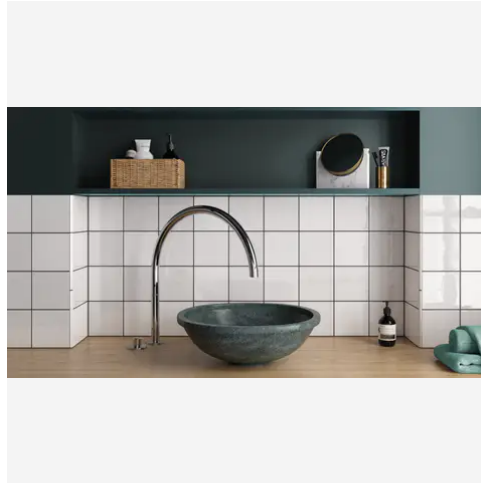

Country 0.5 x 8 Mushroom Glossy Jolly Trim

Country 0.5x8 Mushroom Glossy Jolly Trim

SKU
TRI-COUMUS-JOL-G

COLOR OPTIONS

SHAPE / SIZE

PRODUCT INFORMATION

Material Ceramic	Shape Jolly
Chip/Tile Size 0.5 x 8	Finish Glossy
Color Mushroom	Sq Ft Per Piece N/A
Glazed Yes	Tile Thickness N/A
Shade Variation V1	Texture Variation N/A
Size Variation N/A	Pits & Chips Variation N/A

PRODUCT GALLERY

The Country series offers a delightful array of twelve colors in 2.5x8 and 5x5 tile sizes, including a versatile jolly trim for perfect finishing touches. Designed for indoor wall applications, this collection merges neutral and bold hues with low variation and a handmade look, allowing you to mix and match colors to create captivating layouts and patterns. Ideal for designers looking to craft unique spaces, the Country series tiles feature a glossy finish on a ceramic body, offering endless possibilities for creative and personalized wall designs.