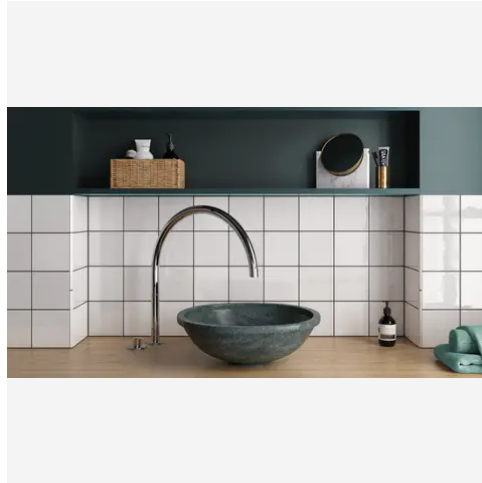

Country 0.5 x 8 Mint Glossy Jolly Trim

Country 0.5x8 Mint Glossy Jolly Trim

SKU
TRI-COUMIN-JOL-G

COLOR OPTIONS

SHAPE / SIZE

PRODUCT INFORMATION

Material Ceramic	Shape Jolly
Chip/Tile Size 0.5 x 8	Finish Glossy
Color Mint	Sq Ft Per Piece N/A
Glazed Yes	Tile Thickness N/A
Shade Variation V1	Texture Variation N/A
Size Variation N/A	Pits & Chips Variation N/A

PRODUCT GALLERY

The Country series offers a delightful array of twelve colors in 2.5x8 and 5x5 tile sizes, including a versatile jolly trim for perfect finishing touches. Designed for indoor wall applications, this collection merges neutral and bold hues with low variation and a handmade look, allowing you to mix and match colors to create captivating layouts and patterns. Ideal for designers looking to craft unique spaces, the Country series tiles feature a glossy finish on a ceramic body, offering endless possibilities for creative and personalized wall designs.