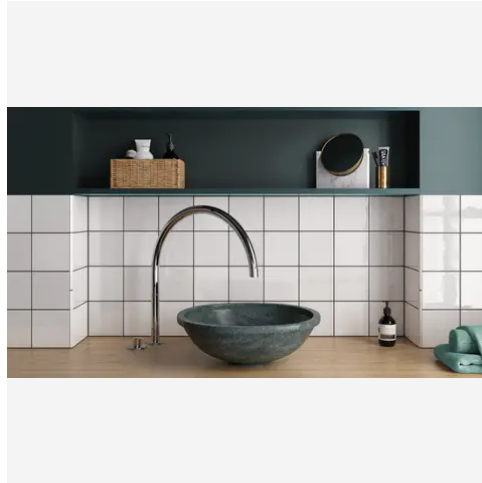

## PRODUCT GALLERY

---

The Country series offers a delightful array of twelve colors in 2.5x8 and 5x5 tile sizes, including a versatile jolly trim for perfect finishing touches. Designed for indoor wall applications, this collection merges neutral and bold hues with low variation and a handmade look, allowing you to mix and match colors to create captivating layouts and patterns. Ideal for designers looking to craft unique spaces, the Country series tiles feature a glossy finish on a ceramic body, offering endless possibilities for creative and personalized wall designs.