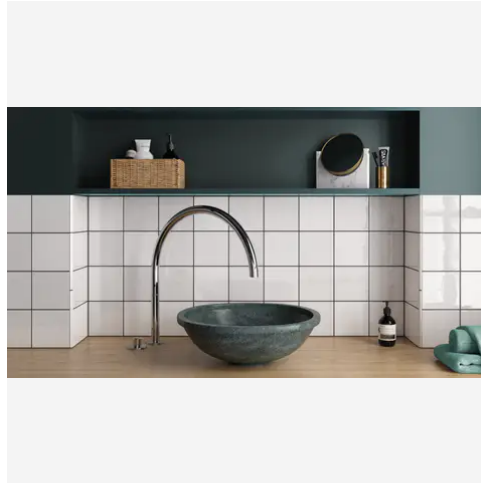

Country 0.5 x 8 Gold Glossy Jolly Trim

Country 0.5x8 Gold Glossy Jolly Trim

SKU
TRI-COUGOL-JOL-G

COLOR OPTIONS

SHAPE / SIZE

PRODUCT INFORMATION

Material Ceramic	Shape Jolly
Chip/Tile Size 0.5 x 8	Finish Glossy
Color Gold	Sq Ft Per Piece N/A
Glazed Yes	Tile Thickness N/A
Shade Variation V1	Texture Variation N/A
Size Variation N/A	Pits & Chips Variation N/A

PRODUCT GALLERY

The Country series offers a delightful array of twelve colors in 2.5x8 and 5x5 tile sizes, including a versatile jolly trim for perfect finishing touches. Designed for indoor wall applications, this collection merges neutral and bold hues with low variation and a handmade look, allowing you to mix and match colors to create captivating layouts and patterns. Ideal for designers looking to craft unique spaces, the Country series tiles feature a glossy finish on a ceramic body, offering endless possibilities for creative and personalized wall designs.