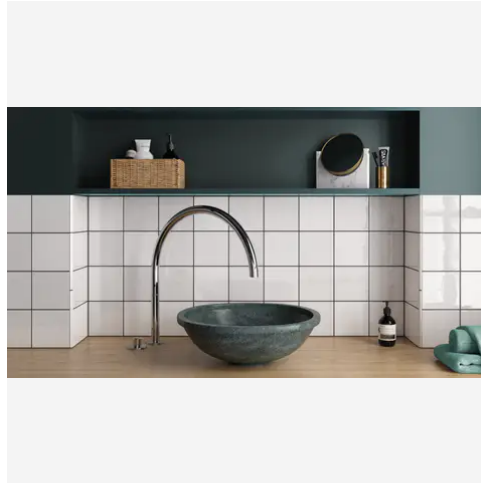

Country 0.5 x 8 Esmerald Green Glossy Jolly Trim

Country 0.5x8 Esmerald Green Glossy Jolly Trim

SKU
TRI-COUESM-JOL-G

COLOR OPTIONS

SHAPE / SIZE

PRODUCT INFORMATION

Material Ceramic	Shape Jolly
Chip/Tile Size 0.5 x 8	Finish Glossy
Color Esmerald	Sq Ft Per Piece N/A
Glazed Yes	Tile Thickness N/A
Shade Variation V1	Texture Variation N/A
Size Variation N/A	Pits & Chips Variation N/A

PRODUCT GALLERY

The Country series offers a delightful array of twelve colors in 2.5x8 and 5x5 tile sizes, including a versatile jolly trim for perfect finishing touches. Designed for indoor wall applications, this collection merges neutral and bold hues with low variation and a handmade look, allowing you to mix and match colors to create captivating layouts and patterns. Ideal for designers looking to craft unique spaces, the Country series tiles feature a glossy finish on a ceramic body, offering endless possibilities for creative and personalized wall designs.