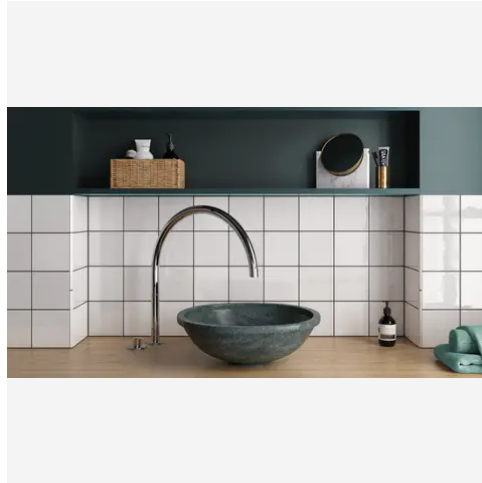

Country 0.5 x 8 Cloud Glossy Jolly Trim

Country 0.5x8 Cloud Glossy Jolly Trim

SKU
TRI-COUCLO-JOL-G

COLOR OPTIONS

SHAPE / SIZE

PRODUCT INFORMATION

Material Ceramic	Shape Jolly
Chip/Tile Size 0.5 x 8	Finish Glossy
Color Cloud	Sq Ft Per Piece N/A
Glazed Yes	Tile Thickness N/A
Shade Variation V1	Texture Variation N/A
Size Variation N/A	Pits & Chips Variation N/A

PRODUCT GALLERY

The Country series offers a delightful array of twelve colors in 2.5x8 and 5x5 tile sizes, including a versatile jolly trim for perfect finishing touches. Designed for indoor wall applications, this collection merges neutral and bold hues with low variation and a handmade look, allowing you to mix and match colors to create captivating layouts and patterns. Ideal for designers looking to craft unique spaces, the Country series tiles feature a glossy finish on a ceramic body, offering endless possibilities for creative and personalized wall designs.