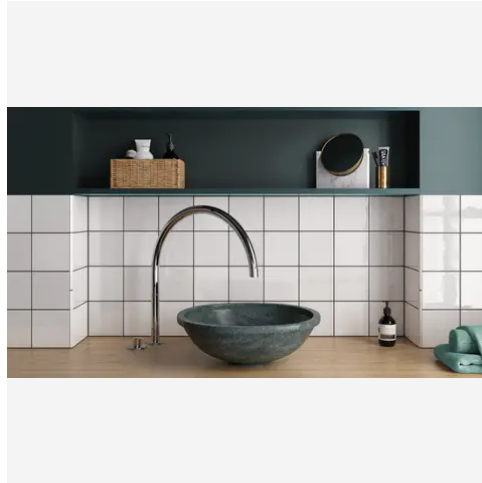

Country 0.5 x 8 Blue Glossy Jolly Trim

Country 0.5x8 Blue Glossy Jolly Trim

SKU
TRI-COUBLU-JOL-G

COLOR OPTIONS

SHAPE / SIZE

PRODUCT INFORMATION

Material Ceramic	Shape Jolly
Chip/Tile Size 0.5 x 8	Finish Glossy
Color Blue	Sq Ft Per Piece N/A
Glazed Yes	Tile Thickness N/A
Shade Variation V1	Texture Variation N/A
Size Variation N/A	Pits & Chips Variation N/A

PRODUCT GALLERY

The Country series offers a delightful array of twelve colors in 2.5x8 and 5x5 tile sizes, including a versatile jolly trim for perfect finishing touches. Designed for indoor wall applications, this collection merges neutral and bold hues with low variation and a handmade look, allowing you to mix and match colors to create captivating layouts and patterns. Ideal for designers looking to craft unique spaces, the Country series tiles feature a glossy finish on a ceramic body, offering endless possibilities for creative and personalized wall designs.