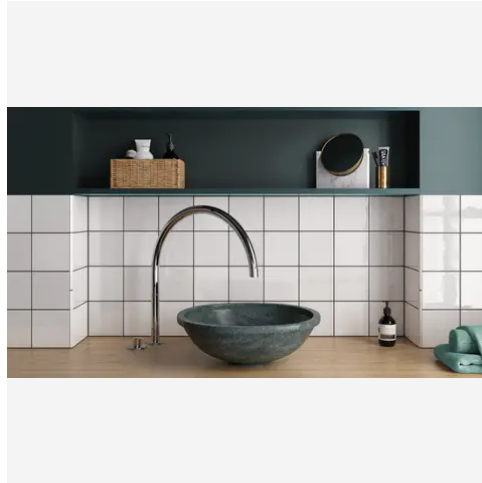

Country 0.5 x 8 Aubergine Glossy Jolly Trim

Country 0.5x8 Aubergine Glossy Jolly Trim

SKU
TRI-COUAUB-JOL-G

COLOR OPTIONS

SHAPE / SIZE

PRODUCT INFORMATION

Material Ceramic	Shape Jolly
Chip/Tile Size 0.5 x 8	Finish Glossy
Color Aubergine	Sq Ft Per Piece N/A
Glazed Yes	Tile Thickness N/A
Shade Variation V1	Texture Variation N/A
Size Variation N/A	Pits & Chips Variation N/A

PRODUCT GALLERY

The Country series offers a delightful array of twelve colors in 2.5x8 and 5x5 tile sizes, including a versatile jolly trim for perfect finishing touches. Designed for indoor wall applications, this collection merges neutral and bold hues with low variation and a handmade look, allowing you to mix and match colors to create captivating layouts and patterns. Ideal for designers looking to craft unique spaces, the Country series tiles feature a glossy finish on a ceramic body, offering endless possibilities for creative and personalized wall designs.