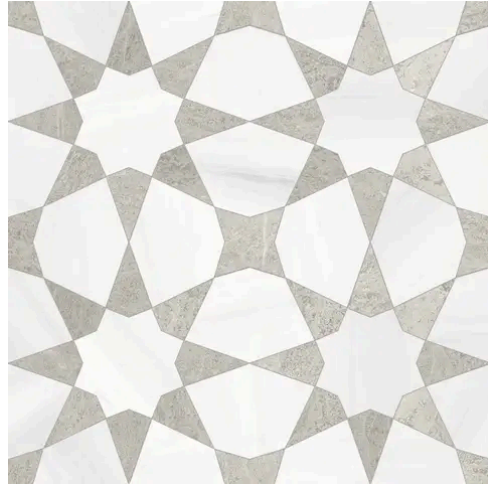

PRODUCT GALLERY

Celeste captures the allure of classic Moroccan patterns through a sophisticated multi-stone assembly. Designed to break the monotony of standard grids, these waterjet mosaics channel the traditional star into a polished modern format. Whether using the grounding tones of Grigio or the warmth of Burgundy, the collection layers natural stone depth into every angle, creating a captivating visual texture that turns straightforward layouts into immersive, celestial designs.