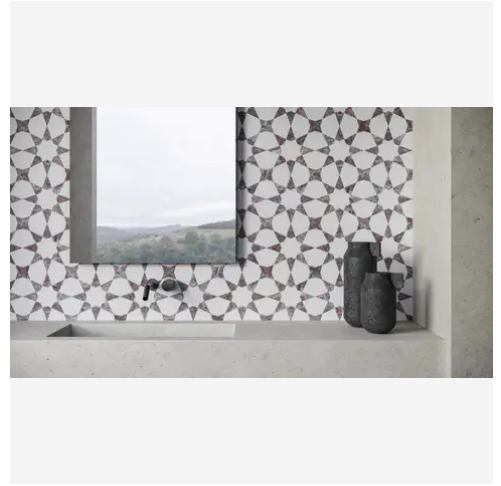

## PRODUCT GALLERY

---

Celeste captures the allure of classic Moroccan patterns through a sophisticated multi-stone assembly. Designed to break the monotony of standard grids, these waterjet mosaics channel the traditional star into a polished modern format. Whether using the grounding tones of Grigio or the warmth of Burgundy, the collection layers natural stone depth into every angle, creating a captivating visual texture that turns straightforward layouts into immersive, celestial designs.