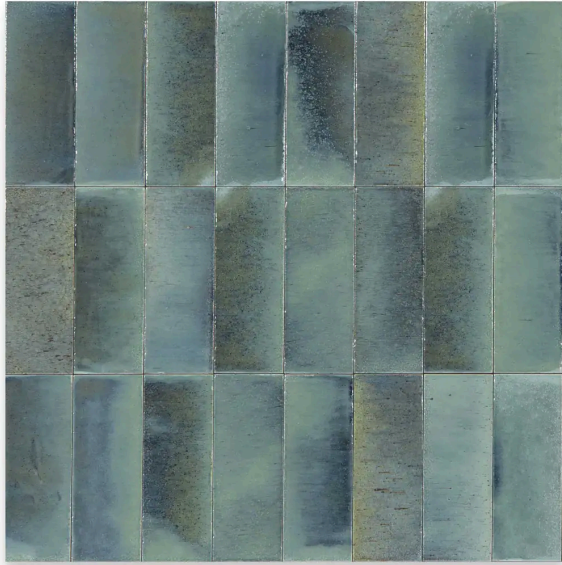

Breeze 2 x 6 Turchese Glossy Rectangle Tile

Breeze 2x6 Turchese Glossy Rectangle Tile

SKU
SPUI-902282

COLOR OPTIONS

SHAPE / SIZE

PRODUCT INFORMATION

Material Porcelain	Shape Rectangle
Chip/Tile Size 2 x 6	Finish Glossy
Color Turchese	Sq Ft Per Piece N/A
Glazed Yes	Tile Thickness 10 mm
Shade Variation V4	Texture Variation N/A
Size Variation N/A	Pits & Chips Variation N/A

PRODUCT GALLERY

Bring a breath of fresh air into your home with the Breeze series, available in five colors and unique 2x6 sizes. Suitable for residential indoor wall and floor applications, as well as pool and exterior walls, this collection showcases neutral and bold colors with medium variation and a handmade look. The glossy finish on a porcelain body enhances the unique subway size, adding a touch of distinction and character to your design projects.