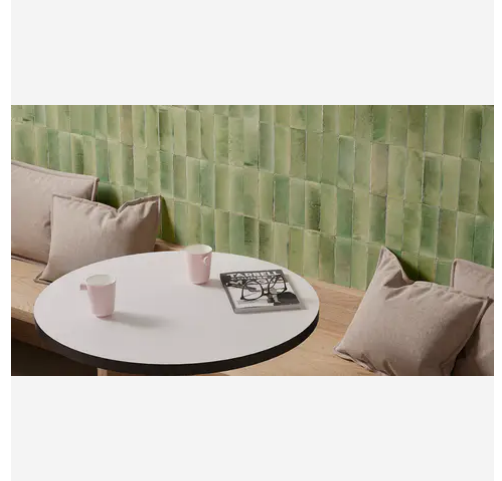

Breeze 2 x 6 Turchese Glossy Rectangle Tile

Breeze 2x6 Turchese Glossy Rectangle Tile

SKU
SPUI-902282

COLOR OPTIONS

SHAPE / SIZE

PRODUCT INFORMATION

Material Porcelain	Shape Rectangle
Chip/Tile Size 2 x 6	Finish Glossy
Color Turchese	Sq Ft Per Piece N/A
Glazed Yes	Tile Thickness 10 mm
Shade Variation V4	Texture Variation N/A
Size Variation N/A	Pits & Chips Variation N/A

PRODUCT GALLERY

Bring a breath of fresh air into your home with the Breeze series, available in five colors and unique 2x6 sizes. Suitable for residential indoor wall and floor applications, as well as pool and exterior walls, this collection showcases neutral and bold colors with medium variation and a handmade look. The glossy finish on a porcelain body enhances the unique subway size, adding a touch of distinction and character to your design projects.