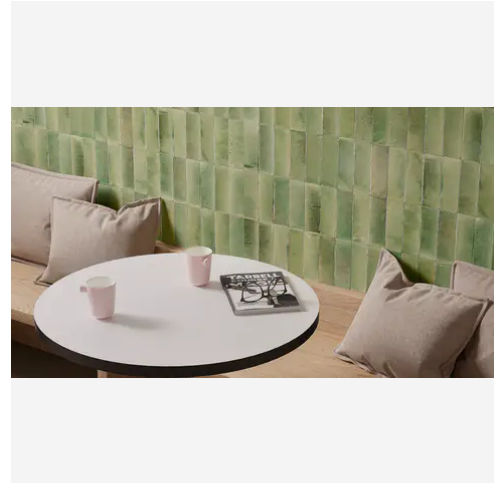

Bianco

SHAPE / SIZE

PRODUCT INFORMATION

Material Porcelain	Shape Rectangle
Chip/Tile Size 2 x 6	Finish Glossy
Color Grigio	Sq Ft Per Piece N/A
Glazed Yes	Tile Thickness 10 mm
Shade Variation V4	Texture Variation N/A
Size Variation N/A	Pits & Chips Variation N/A

PRODUCT GALLERY

Bring a breath of fresh air into your home with the Breeze series, available in five colors and unique 2x6 sizes. Suitable for residential indoor wall and floor applications, as well as pool and exterior walls, this collection showcases neutral and bold colors with medium variation and a handmade look. The glossy finish on a porcelain body enhances the unique subway size, adding a touch of distinction and character to your design projects.