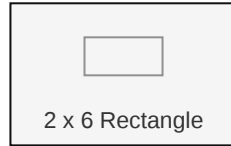

Breeze 2 x 6 Grigio Glossy Rectangle Tile

Breeze 2x6 Grigio Glossy Rectangle Tile

SKU
SPUI-902286

COLOR OPTIONS

Beige

Turchese

Grigio

Giada

Bianco

SHAPE / SIZE

PRODUCT INFORMATION

Material Porcelain	Shape Rectangle
Chip/Tile Size 2 x 6	Finish Glossy
Color Grigio	Sq Ft Per Piece N/A
Glazed Yes	Tile Thickness 10 mm
Shade Variation V4	Texture Variation N/A
Size Variation N/A	Pits & Chips Variation N/A