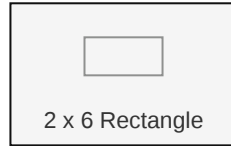

Breeze 2 x 6 Grigio Glossy Rectangle Tile

Breeze 2x6 Grigio Glossy Rectangle Tile

SKU
SPUI-902286

COLOR OPTIONS

SHAPE / SIZE

PRODUCT INFORMATION

| | |
|-------------------------|-------------------------------|
| Material Porcelain | Shape Rectangle |
| Chip/Tile Size 2 x 6 | Finish Glossy |
| Color Grigio | Sq Ft Per Piece N/A |
| Glazed Yes | Tile Thickness 10 mm |
| Shade Variation V4 | Texture Variation N/A |
| Size Variation N/A | Pits & Chips Variation N/A |

PACKAGING INFORMATION

Pieces Per Box
108

Sq Ft Per Box
8.72

Weight Per Box
37.81

Boxes Per Crate
64

Sq Ft Per Crate
558.08

Sold By Full Box
Yes

TECHNICAL INFORMATION