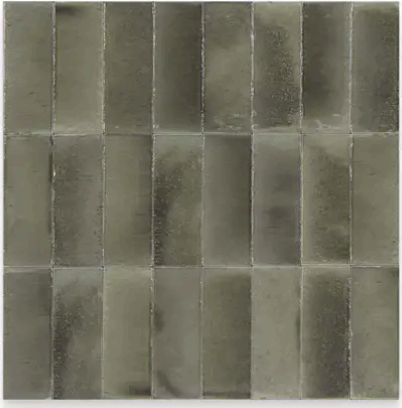

Breeze 2 x 6 Grigio Glossy Rectangle Tile

Breeze 2x6 Grigio Glossy Rectangle Tile

SKU
SPUI-902286

COLOR OPTIONS

SHAPE / SIZE

PRODUCT INFORMATION

| | |
|-------------------------|-------------------------------|
| Material Porcelain | Shape Rectangle |
| Chip/Tile Size 2 x 6 | Finish Glossy |
| Color Grigio | Sq Ft Per Piece N/A |
| Glazed Yes | Tile Thickness 10 mm |
| Shade Variation V4 | Texture Variation N/A |
| Size Variation N/A | Pits & Chips Variation N/A |

PRODUCT GALLERY

Bring a breath of fresh air into your home with the Breeze series, available in five colors and unique 2x6 sizes. Suitable for residential indoor wall and floor applications, as well as pool and exterior walls, this collection showcases neutral and bold colors with medium variation and a handmade look. The glossy finish on a porcelain body enhances the unique subway size, adding a touch of distinction and character to your design projects.