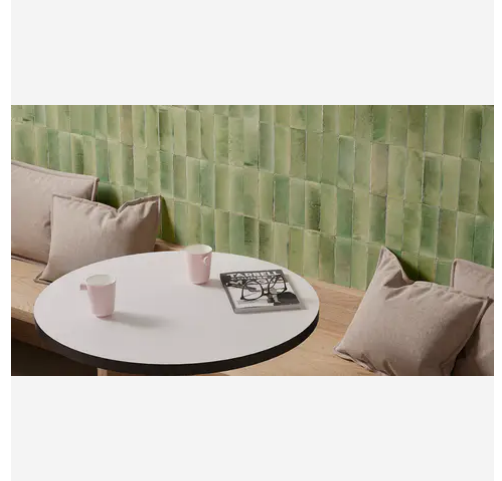

Breeze 2 x 6 Grigio Glossy Rectangle Tile

Breeze 2x6 Grigio Glossy Rectangle Tile

SKU
SPUI-902286

COLOR OPTIONS

SHAPE / SIZE

PRODUCT INFORMATION

| | |
|-------------------------|-------------------------------|
| Material Porcelain | Shape Rectangle |
| Chip/Tile Size 2 x 6 | Finish Glossy |
| Color Grigio | Sq Ft Per Piece N/A |
| Glazed Yes | Tile Thickness 10 mm |
| Shade Variation V4 | Texture Variation N/A |
| Size Variation N/A | Pits & Chips Variation N/A |

PRODUCT GALLERY

Bring a breath of fresh air into your home with the Breeze series, available in five colors and unique 2x6 sizes. Suitable for residential indoor wall and floor applications, as well as pool and exterior walls, this collection showcases neutral and bold colors with medium variation and a handmade look. The glossy finish on a porcelain body enhances the unique subway size, adding a touch of distinction and character to your design projects.