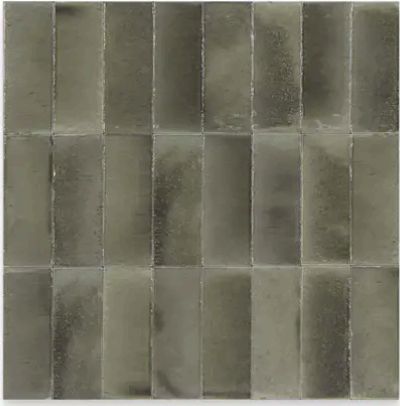

Breeze 2 x 6 Grigio Glossy Rectangle Tile

Breeze 2x6 Grigio Glossy Rectangle Tile

SKU
SPUI-902286

COLOR OPTIONS

Beige

Turchese

Grigio

Giada

Bianco

SHAPE / SIZE

PRODUCT INFORMATION

Material Porcelain	Shape Rectangle
Chip/Tile Size 2 x 6	Finish Glossy
Color Grigio	Sq Ft Per Piece N/A
Glazed Yes	Tile Thickness 10 mm
Shade Variation V4	Texture Variation N/A
Size Variation N/A	Pits & Chips Variation N/A

PRODUCT GALLERY

Bring a breath of fresh air into your home with the Breeze series, available in five colors and unique 2x6 sizes. Suitable for residential indoor wall and floor applications, as well as pool and exterior walls, this collection showcases neutral and bold colors with medium variation and a handmade look. The glossy finish on a porcelain body enhances the unique subway size, adding a touch of distinction and character to your design projects.