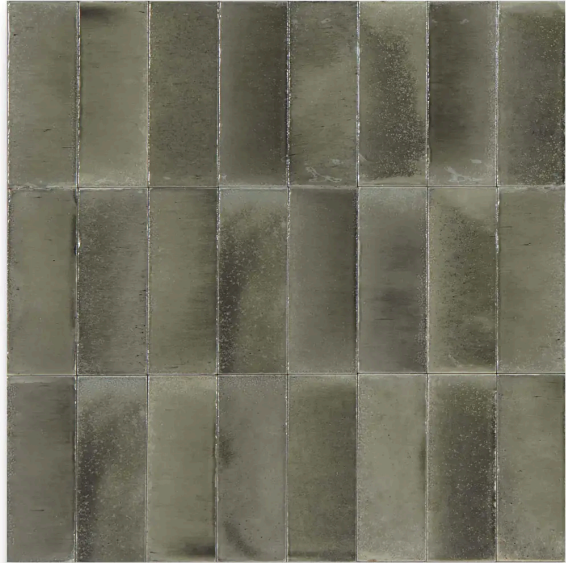

Breeze 2 x 6 Grigio Glossy Rectangle Tile

Breeze 2x6 Grigio Glossy Rectangle Tile

SKU
SPUI-902286

COLOR OPTIONS

SHAPE / SIZE

PRODUCT INFORMATION

| | |
|-------------------------|-------------------------------|
| Material Porcelain | Shape Rectangle |
| Chip/Tile Size 2 x 6 | Finish Glossy |
| Color Grigio | Sq Ft Per Piece N/A |
| Glazed Yes | Tile Thickness 10 mm |
| Shade Variation V4 | Texture Variation N/A |
| Size Variation N/A | Pits & Chips Variation N/A |

PRODUCT GALLERY

Bring a breath of fresh air into your home with the Breeze series, available in five colors and unique 2x6 sizes. Suitable for residential indoor wall and floor applications, as well as pool and exterior walls, this collection showcases neutral and bold colors with medium variation and a handmade look. The glossy finish on a porcelain body enhances the unique subway size, adding a touch of distinction and character to your design projects.