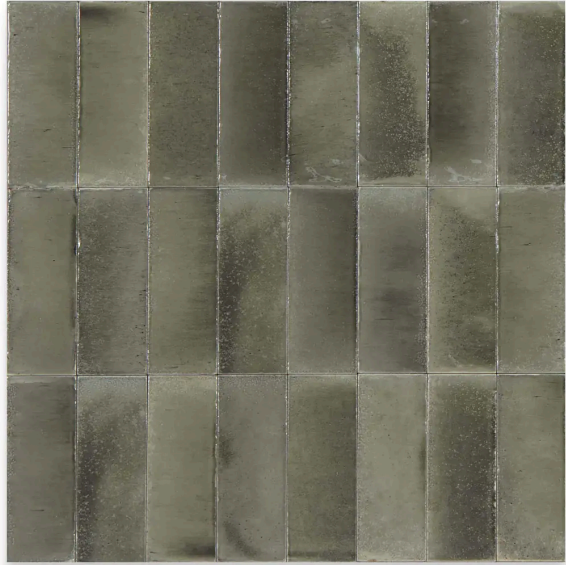

Breeze 2 x 6 Grigio Glossy Rectangle Tile

Breeze 2x6 Grigio Glossy Rectangle Tile

SKU
SPUI-902286

COLOR OPTIONS

Beige

Turchese

Grigio

Giada

Bianco

SHAPE / SIZE

PRODUCT INFORMATION

Material Porcelain	Shape Rectangle
Chip/Tile Size 2 x 6	Finish Glossy
Color Grigio	Sq Ft Per Piece N/A
Glazed Yes	Tile Thickness 10 mm
Shade Variation V4	Texture Variation N/A
Size Variation N/A	Pits & Chips Variation N/A

PRODUCT GALLERY

Bring a breath of fresh air into your home with the Breeze series, available in five colors and unique 2x6 sizes. Suitable for residential indoor wall and floor applications, as well as pool and exterior walls, this collection showcases neutral and bold colors with medium variation and a handmade look. The glossy finish on a porcelain body enhances the unique subway size, adding a touch of distinction and character to your design projects.