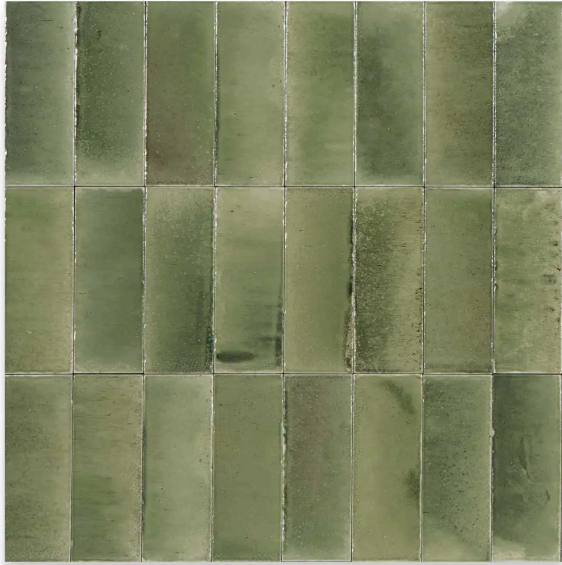

# Breeze 2 x 6 Giada Glossy Rectangle Tile

Breeze 2x6 Giada Glossy Rectangle Tile

SKU

SPUI-902285

## COLOR OPTIONS

Beige

Turchese

Grigio

**Giada**

Bianco

## PRODUCT INFORMATION

Material Porcelain	Shape Rectangle
Chip/Tile Size 2 x 6	Finish Glossy
Color Giada	Sq Ft Per Piece N/A
Glazed Yes	Tile Thickness 10 mm
Shade Variation V4	Texture Variation N/A
Size Variation N/A	Pits & Chips Variation N/A