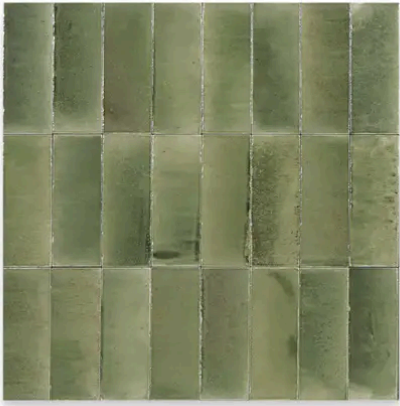

## PRODUCT GALLERY

---

Bring a breath of fresh air into your home with the Breeze series, available in five colors and unique 2x6 sizes. Suitable for residential indoor wall and floor applications, as well as pool and exterior walls, this collection showcases neutral and bold colors with medium variation and a handmade look. The glossy finish on a porcelain body enhances the unique subway size, adding a touch of distinction and character to your design projects.