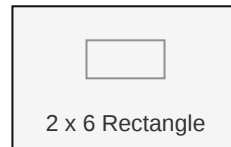

## SHAPE / SIZE

## PRODUCT INFORMATION

Material Porcelain	Shape Rectangle
Chip/Tile Size 2 x 6	Finish Glossy
Color Giada	Sq Ft Per Piece N/A
Glazed Yes	Tile Thickness 10 mm
Shade Variation V4	Texture Variation N/A
Size Variation N/A	Pits & Chips Variation N/A