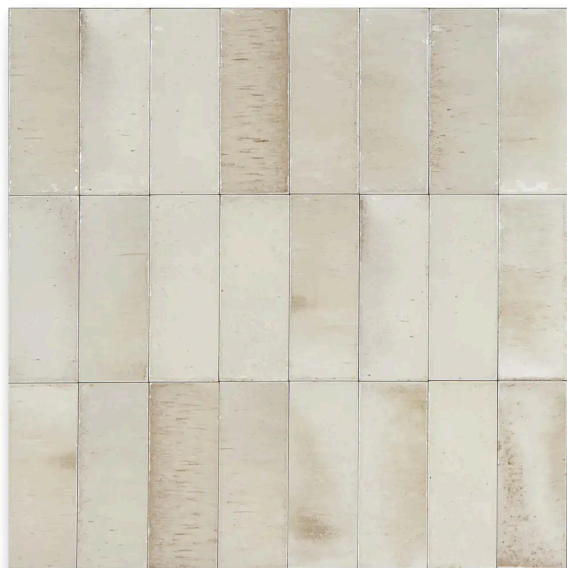

Breeze 2 x 6 Beige Glossy Rectangle Tile

Breeze 2x6 Beige Glossy Rectangle Tile

SKU

SPUI-902283

COLOR OPTIONS

Beige

Turchese

Grigio

Giada

Bianco

SHAPE / SIZE

PRODUCT INFORMATION

Material Porcelain	Shape Rectangle
Chip/Tile Size 2 x 6	Finish Glossy
Color Beige	Sq Ft Per Piece N/A
Glazed Yes	Tile Thickness 10 mm
Shade Variation V4	Texture Variation N/A
Size Variation N/A	Pits & Chips Variation N/A

PRODUCT GALLERY

Bring a breath of fresh air into your home with the Breeze series, available in five colors and unique 2x6 sizes. Suitable for residential indoor wall and floor applications, as well as pool and exterior walls, this collection showcases neutral and bold colors with medium variation and a handmade look. The glossy finish on a porcelain body enhances the unique subway size, adding a touch of distinction and character to your design projects.