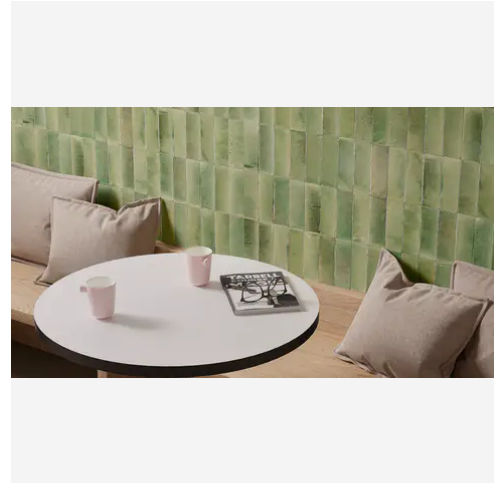

Breeze 2 x 6 Beige Glossy Rectangle Tile

Breeze 2x6 Beige Glossy Rectangle Tile

SKU
SPUI-902283

COLOR OPTIONS

SHAPE / SIZE

PRODUCT INFORMATION

Material Porcelain	Shape Rectangle
Chip/Tile Size 2 x 6	Finish Glossy
Color Beige	Sq Ft Per Piece N/A
Glazed Yes	Tile Thickness 10 mm
Shade Variation V4	Texture Variation N/A
Size Variation N/A	Pits & Chips Variation N/A

PRODUCT GALLERY

Bring a breath of fresh air into your home with the Breeze series, available in five colors and unique 2x6 sizes. Suitable for residential indoor wall and floor applications, as well as pool and exterior walls, this collection showcases neutral and bold colors with medium variation and a handmade look. The glossy finish on a porcelain body enhances the unique subway size, adding a touch of distinction and character to your design projects.