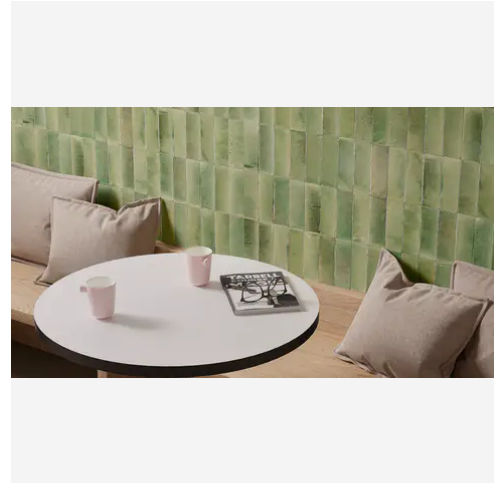

Giada

Bianco

SHAPE / SIZE

PRODUCT INFORMATION

Material Porcelain	Shape Rectangle
Chip/Tile Size 2 x 6	Finish Glossy
Color Beige	Sq Ft Per Piece N/A
Glazed Yes	Tile Thickness 10 mm
Shade Variation V4	Texture Variation N/A
Size Variation N/A	Pits & Chips Variation N/A

PRODUCT GALLERY

Bring a breath of fresh air into your home with the Breeze series, available in five colors and unique 2x6 sizes. Suitable for residential indoor wall and floor applications, as well as pool and exterior walls, this collection showcases neutral and bold colors with medium variation and a handmade look. The glossy finish on a porcelain body enhances the unique subway size, adding a touch of distinction and character to your design projects.