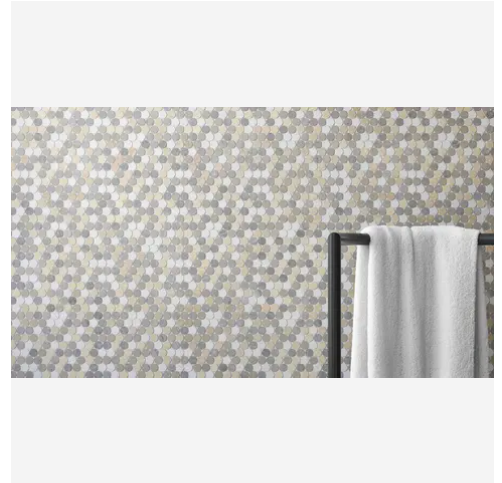

Blended Round Tropic Mixed Finish (Honed and Polished) Mosaic

Blended Round Tropic Mixed Finish (Honed and Polished) Mosaic

SKU
SPUI-905021

COLOR OPTIONS

Tropic

Terra

Polar

Dune

SHAPE / SIZE

PRODUCT INFORMATION

Material Marble	Shape Water Jet
Chip/Tile Size Multi	Finish Mixed (Honed / Polished)
Color Tropic	Sq Ft Per Piece 0.99
Glazed N/A	Tile Thickness 10 mm
Shade Variation V4	Texture Variation N/A
Size Variation N/A	Pits & Chips Variation N/A

PRODUCT GALLERY

Blended Round reimagines the classic penny round by combining diverse marbles into one balanced composition. The familiar circular form gains new presence through natural stone variation with each piece carrying subtle shifts in tone and movement. Offered in shades ranging from the grounded warmth of Terra to the crisp brightness of Polar, these waterjet-cut mosaics create a surface that curves, wraps, and flows across bathrooms and interior walls, turning a classic shape into a fresh design.