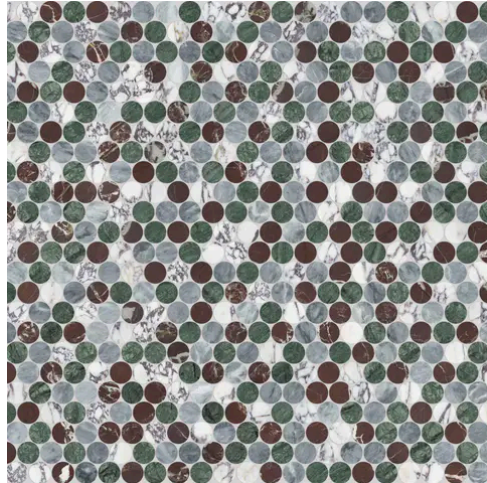

PRODUCT GALLERY

Blended Round reimagines the classic penny round by combining diverse marbles into one balanced composition. The familiar circular form gains new presence through natural stone variation with each piece carrying subtle shifts in tone and movement. Offered in shades ranging from the grounded warmth of Terra to the crisp brightness of Polar, these waterjet-cut mosaics create a surface that curves, wraps, and flows across bathrooms and interior walls, turning a classic shape into a fresh design.