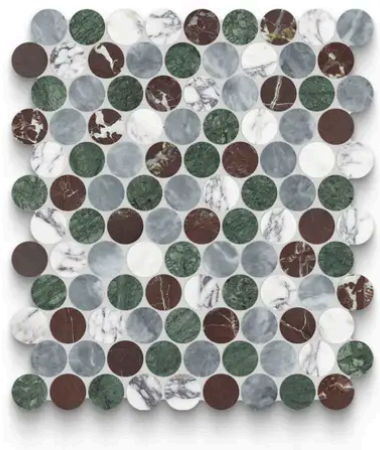

Blended Round Tropic Mixed Finish (Honed and Polished) Mosaic

Blended Round Tropic Mixed Finish (Honed and Polished) Mosaic

SKU
SPUI-905021

COLOR OPTIONS

Tropic

Terra

Polar

Dune

SHAPE / SIZE

PRODUCT INFORMATION

Material Marble	Shape Water Jet
Chip/Tile Size Multi	Finish Mixed (Honed / Polished)
Color Tropic	Sq Ft Per Piece 0.99
Glazed N/A	Tile Thickness 10 mm
Shade Variation V4	Texture Variation N/A
Size Variation N/A	Pits & Chips Variation N/A

PRODUCT GALLERY

Blended Round reimagines the classic penny round by combining diverse marbles into one balanced composition. The familiar circular form gains new presence through natural stone variation with each piece carrying subtle shifts in tone and movement. Offered in shades ranging from the grounded warmth of Terra to the crisp brightness of Polar, these waterjet-cut mosaics create a surface that curves, wraps, and flows across bathrooms and interior walls, turning a classic shape into a fresh design.