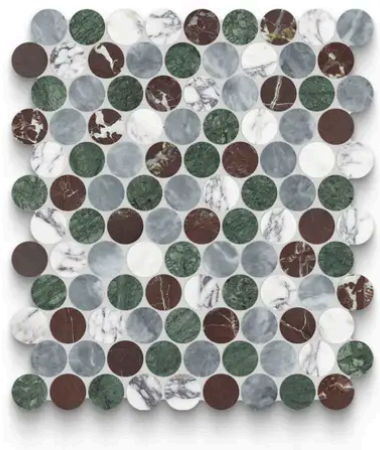

Blended Round Tropic Mixed Finish Mosaic

Blended Round Tropic Mixed Finish Mosaic

SKU

SPUI-905021

COLOR OPTIONS

**Tropic**

Terra

Polar

Dune

SHAPE / SIZE

PRODUCT INFORMATION

Material
Marble

Shape
Water Jet

Chip/Tile Size
Multi

Finish
Mixed Honed and Polished

Color
Tropic

Sq Ft Per Piece
0.99

Glazed
N/A

Tile Thickness
10 mm

Shade Variation
V4

Texture Variation
N/A

Size Variation
N/A

Pits & Chips Variation
N/A

PACKAGING INFORMATION

PRODUCT GALLERY

Blended Round reimagines the classic penny round by combining diverse marbles into one balanced composition. The familiar circular form gains new presence through natural stone variation with each piece carrying subtle shifts in tone and movement. Offered in shades ranging from the grounded warmth of Terra to the crisp brightness of Polar, these waterjet-cut mosaics create a surface that curves, wraps, and flows across bathrooms and interior walls, turning a classic shape into a fresh design.