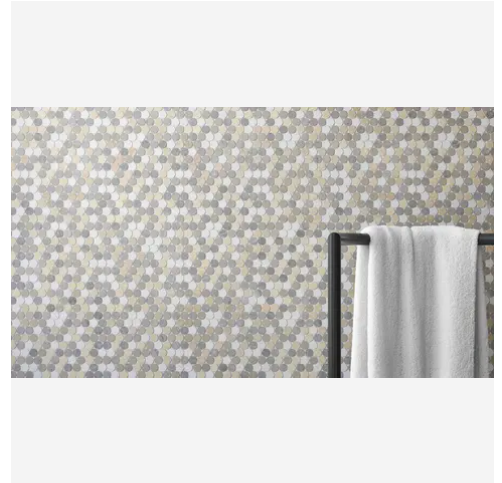

Blended Round Tropic Mixed Finish Mosaic

Blended Round Tropic Mixed Finish Mosaic

SKU

SPUI-905021

COLOR OPTIONS

**Tropic**

Terra

Polar

Dune

SHAPE / SIZE

PRODUCT INFORMATION

Material
Marble

Shape
Water Jet

Chip/Tile Size
Multi

Finish
Mixed Honed and Polished

Color
Tropic

PRODUCT GALLERY

Blended Round reimagines the classic penny round by combining diverse marbles into one balanced composition. The familiar circular form gains new presence through natural stone variation with each piece carrying subtle shifts in tone and movement. Offered in shades ranging from the grounded warmth of Terra to the crisp brightness of Polar, these waterjet-cut mosaics create a surface that curves, wraps, and flows across bathrooms and interior walls, turning a classic shape into a fresh design.