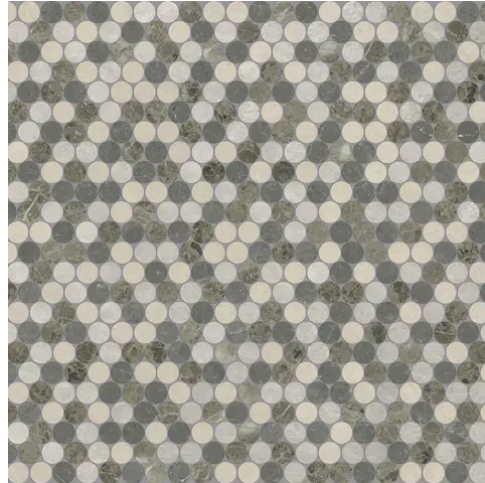

PRODUCT GALLERY

Blended Round reimagines the classic penny round by combining diverse marbles into one balanced composition. The familiar circular form gains new presence through natural stone variation with each piece carrying subtle shifts in tone and movement. Offered in shades ranging from the grounded warmth of Terra to the crisp brightness of Polar, these waterjet-cut mosaics create a surface that curves, wraps, and flows across bathrooms and interior walls, turning a classic shape into a fresh design.