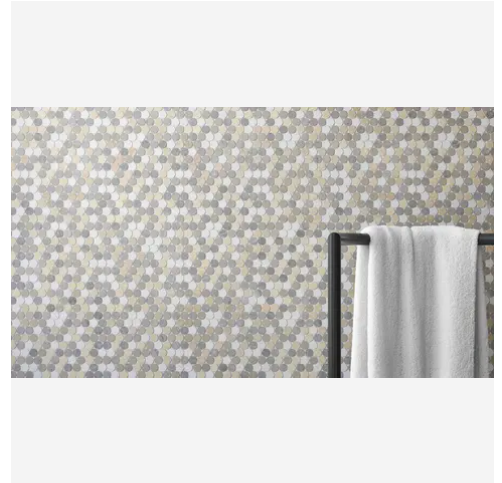

Blended Round Terra Mixed Finish Mosaic

Blended Round Terra Mixed Finish Mosaic

SKU
SPUI-905020

COLOR OPTIONS

Tropic

**Terra**

Polar

Dune

SHAPE / SIZE

PRODUCT INFORMATION

Material
 Marble

Shape
 Water Jet

Chip/Tile Size
 Multi

Finish
 Mixed Honed and Polished

Color
 Terra

Sq Ft Per Piece
 0.99

PRODUCT GALLERY

Blended Round reimagines the classic penny round by combining diverse marbles into one balanced composition. The familiar circular form gains new presence through natural stone variation with each piece carrying subtle shifts in tone and movement. Offered in shades ranging from the grounded warmth of Terra to the crisp brightness of Polar, these waterjet-cut mosaics create a surface that curves, wraps, and flows across bathrooms and interior walls, turning a classic shape into a fresh design.