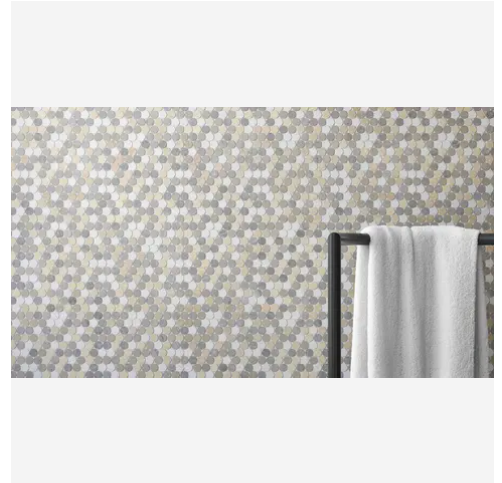

Blended Round Terra Mixed Finish (Honed and Polished) Mosaic

Blended Round Terra Mixed Finish (Honed and Polished) Mosaic

SKU
SPUI-905020

COLOR OPTIONS

Tropic

Terra

Polar

Dune

SHAPE / SIZE

PRODUCT INFORMATION

Material Marble	Shape Water Jet
Chip/Tile Size Multi	Finish Mixed (Honed / Polished)
Color Terra	Sq Ft Per Piece 0.99
Glazed N/A	Tile Thickness 10 mm
Shade Variation V4	Texture Variation N/A
Size Variation N/A	Pits & Chips Variation N/A

PRODUCT GALLERY

Blended Round reimagines the classic penny round by combining diverse marbles into one balanced composition. The familiar circular form gains new presence through natural stone variation with each piece carrying subtle shifts in tone and movement. Offered in shades ranging from the grounded warmth of Terra to the crisp brightness of Polar, these waterjet-cut mosaics create a surface that curves, wraps, and flows across bathrooms and interior walls, turning a classic shape into a fresh design.