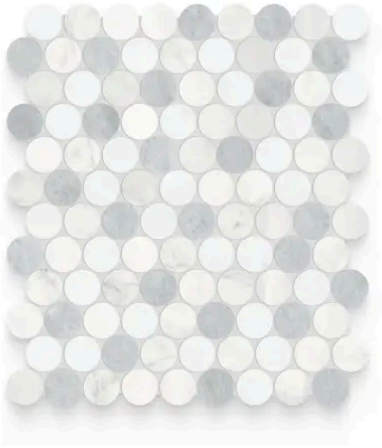

PRODUCT GALLERY

Blended Round reimagines the classic penny round by combining diverse marbles into one balanced composition. The familiar circular form gains new presence through natural stone variation with each piece carrying subtle shifts in tone and movement. Offered in shades ranging from the grounded warmth of Terra to the crisp brightness of Polar, these waterjet-cut mosaics create a surface that curves, wraps, and flows across bathrooms and interior walls, turning a classic shape into a fresh design.