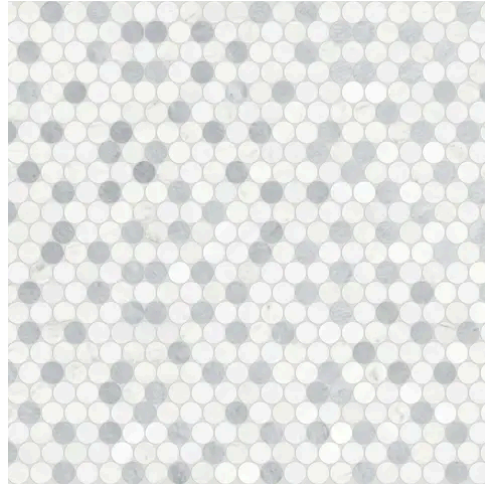

PRODUCT GALLERY

Blended Round reimagines the classic penny round by combining diverse marbles into one balanced composition. The familiar circular form gains new presence through natural stone variation with each piece carrying subtle shifts in tone and movement. Offered in shades ranging from the grounded warmth of Terra to the crisp brightness of Polar, these waterjet-cut mosaics create a surface that curves, wraps, and flows across bathrooms and interior walls, turning a classic shape into a fresh design.