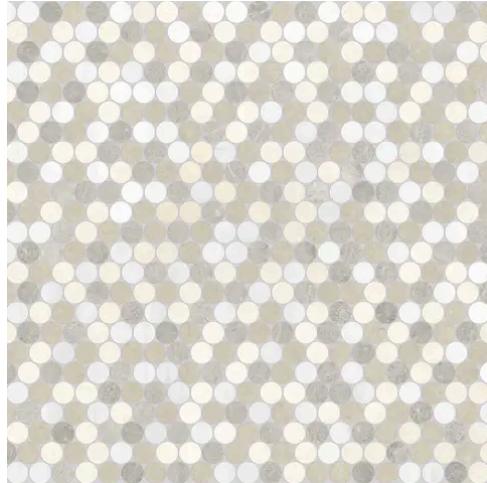

PRODUCT GALLERY

Blended Round reimagines the classic penny round by combining diverse marbles into one balanced composition. The familiar circular form gains new presence through natural stone variation with each piece carrying subtle shifts in tone and movement. Offered in shades ranging from the grounded warmth of Terra to the crisp brightness of Polar, these waterjet-cut mosaics create a surface that curves, wraps, and flows across bathrooms and interior walls, turning a classic shape into a fresh design.