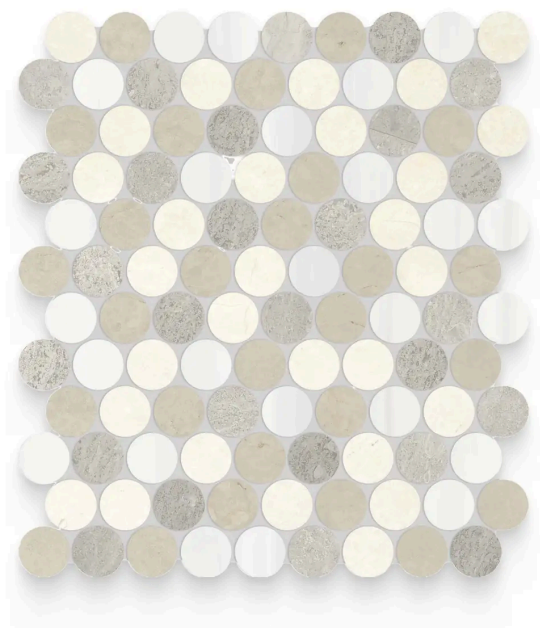

# Blended Round Dune Honed Mosaic

Blended Round Dune Honed Mosaic

SKU  
**SPUI-905018**

### COLOR OPTIONS

Tropic

Terra

Polar

**Dune**

## PRODUCT INFORMATION

Material Marble	Shape Water Jet
Chip/Tile Size Multi	Finish Honed
Color Dune	Sq Ft Per Piece 0.99
Glazed N/A	Tile Thickness 10 mm
Shade Variation V4	Texture Variation N/A
Size Variation N/A	Pits & Chips Variation N/A

## PRODUCT GALLERY

---

Blended Round reimagines the classic penny round by combining diverse marbles into one balanced composition. The familiar circular form gains new presence through natural stone variation with each piece carrying subtle shifts in tone and movement. Offered in shades ranging from the grounded warmth of Terra to the crisp brightness of Polar, these waterjet-cut mosaics create a surface that curves, wraps, and flows across bathrooms and interior walls, turning a classic shape into a fresh design.