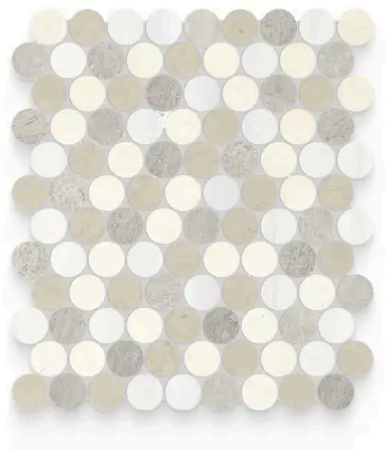

Blended Round Dune Honed Mosaic

Blended Round Dune Honed Mosaic

SKU
SPUI-905018

COLOR OPTIONS

Tropic

Terra

Polar

Dune

SHAPE / SIZE

PRODUCT INFORMATION

Material Marble	Shape Water Jet
Chip/Tile Size Multi	Finish Honed
Color Dune	Sq Ft Per Piece 0.99
Glazed N/A	Tile Thickness 10 mm
Shade Variation V4	Texture Variation N/A
Size Variation N/A	Pits & Chips Variation N/A

PRODUCT GALLERY

Blended Round reimagines the classic penny round by combining diverse marbles into one balanced composition. The familiar circular form gains new presence through natural stone variation with each piece carrying subtle shifts in tone and movement. Offered in shades ranging from the grounded warmth of Terra to the crisp brightness of Polar, these waterjet-cut mosaics create a surface that curves, wraps, and flows across bathrooms and interior walls, turning a classic shape into a fresh design.