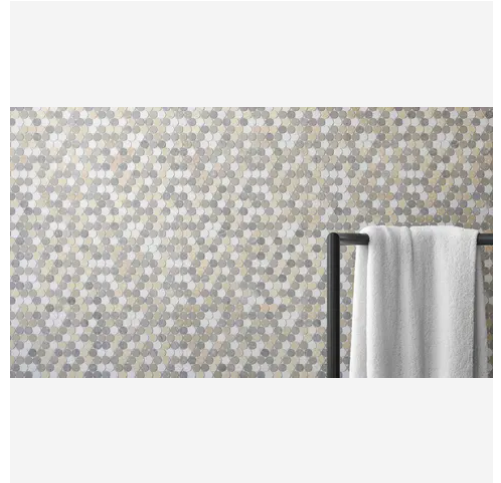

Blended Round Dune Honed Mosaic

Blended Round Dune Honed Mosaic

SKU
SPUI-905018

COLOR OPTIONS

Tropic

Terra

Polar

Dune

SHAPE / SIZE

PRODUCT INFORMATION

Material Marble	Shape Water Jet
Chip/Tile Size Multi	Finish Honed
Color Dune	Sq Ft Per Piece 0.99
Glazed N/A	Tile Thickness 10 mm
Shade Variation V4	Texture Variation N/A
Size Variation N/A	Pits & Chips Variation N/A

PRODUCT GALLERY

Blended Round reimagines the classic penny round by combining diverse marbles into one balanced composition. The familiar circular form gains new presence through natural stone variation with each piece carrying subtle shifts in tone and movement. Offered in shades ranging from the grounded warmth of Terra to the crisp brightness of Polar, these waterjet-cut mosaics create a surface that curves, wraps, and flows across bathrooms and interior walls, turning a classic shape into a fresh design.