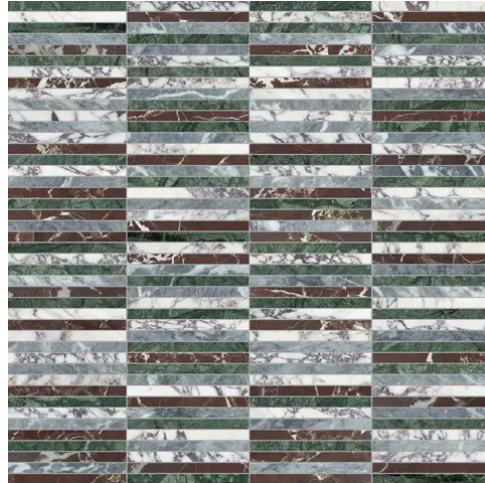

PRODUCT GALLERY

Blended Lines reworks linear marble into flowing, interlocking patterns that turn walls and floors into seamless fields of motion. Honed and polished finishes in soft neutrals create subtle transitions for shower surrounds, kitchen backsplashes, or feature walls, where edges dissolve to emphasize continuity over hard lines. This collection equips designers with versatile mosaics that blend material integrity and spatial rhythm across interior and select exterior applications.