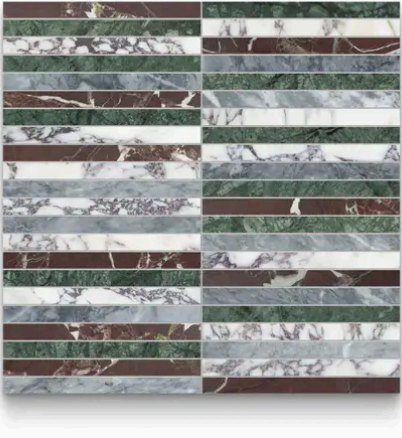

PRODUCT GALLERY

Blended Lines reworks linear marble into flowing, interlocking patterns that turn walls and floors into seamless fields of motion. Honed and polished finishes in soft neutrals create subtle transitions for shower surrounds, kitchen backsplashes, or feature walls, where edges dissolve to emphasize continuity over hard lines. This collection equips designers with versatile mosaics that blend material integrity and spatial rhythm across interior and select exterior applications.