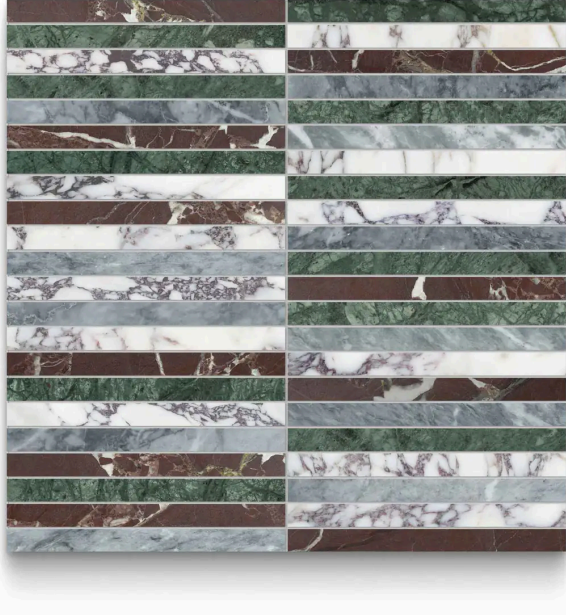

Blended Lines Tropic Mixed Finish Mosaic

Blended Lines Tropic Mixed Finish Mosaic

SKU

SPUI-905033

COLOR OPTIONS

Tropic

Terra

Polar

Dune

SHAPE / SIZE

Multi Water Jet

PRODUCT INFORMATION

Material
Marble

Shape
Water Jet

Chip/Tile Size
Multi

Finish
Mixed Honed and Polished

Color
Tropic

Sq Ft Per Piece
0.95

Glazed
N/A

Tile Thickness
10 mm

Shade Variation
V4

Texture Variation
N/A

Size Variation
N/A

Pits & Chips Variation
N/A

PRODUCT GALLERY

Blended Lines reworks linear marble into flowing, interlocking patterns that turn walls and floors into seamless fields of motion. Honed and polished finishes in soft neutrals create subtle transitions for shower surrounds, kitchen backsplashes, or feature walls, where edges dissolve to emphasize continuity over hard lines. This collection equips designers with versatile mosaics that blend material integrity and spatial rhythm across interior and select exterior applications.