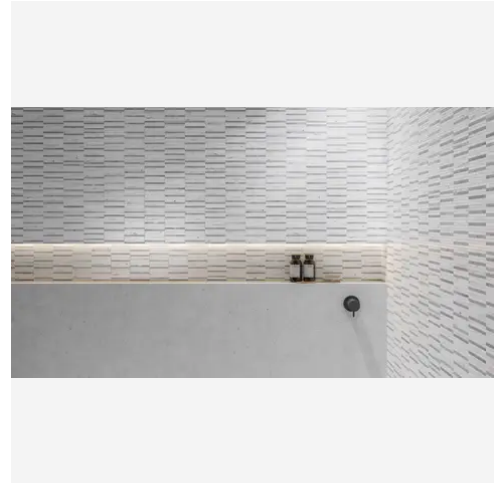

PRODUCT GALLERY

Blended Lines reworks linear marble into flowing, interlocking patterns that turn walls and floors into seamless fields of motion. Honed and polished finishes in soft neutrals create subtle transitions for shower surrounds, kitchen backsplashes, or feature walls, where edges dissolve to emphasize continuity over hard lines. This collection equips designers with versatile mosaics that blend material integrity and spatial rhythm across interior and select exterior applications.