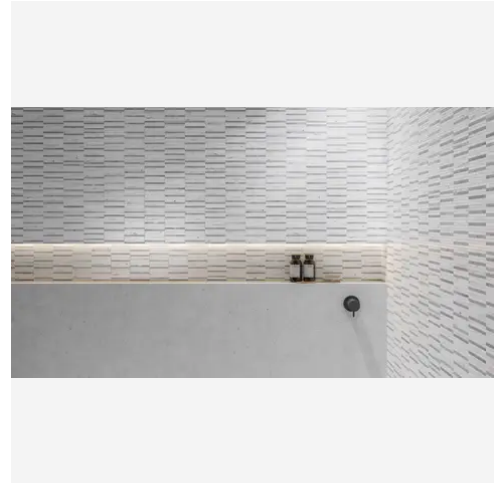

Blended Lines Terra Mixed Finish (Honed and Polished) Mosaic

Blended Lines Terra Mixed Finish (Honed and Polished) Mosaic

SKU
SPUI-905032

COLOR OPTIONS

SHAPE / SIZE

PRODUCT INFORMATION

Material Marble	Shape Water Jet
Chip/Tile Size Multi	Finish Mixed (Honed / Polished)
Color Terra	Sq Ft Per Piece 0.95
Glazed N/A	Tile Thickness 10 mm
Shade Variation V4	Texture Variation N/A
Size Variation N/A	Pits & Chips Variation N/A

PRODUCT GALLERY

Blended Lines reworks linear marble into flowing, interlocking patterns that turn walls and floors into seamless fields of motion. Honed and polished finishes in soft neutrals create subtle transitions for shower surrounds, kitchen backsplashes, or feature walls, where edges dissolve to emphasize continuity over hard lines. This collection equips designers with versatile mosaics that blend material integrity and spatial rhythm across interior and select exterior applications.