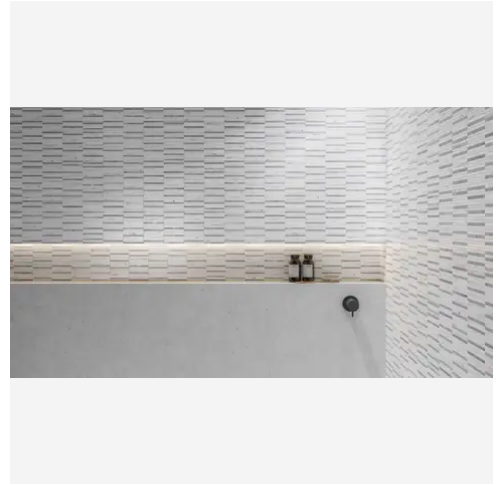

## PRODUCT GALLERY

---

Blended Lines reworks linear marble into flowing, interlocking patterns that turn walls and floors into seamless fields of motion. Honed and polished finishes in soft neutrals create subtle transitions for shower surrounds, kitchen backsplashes, or feature walls, where edges dissolve to emphasize continuity over hard lines. This collection equips designers with versatile mosaics that blend material integrity and spatial rhythm across interior and select exterior applications.