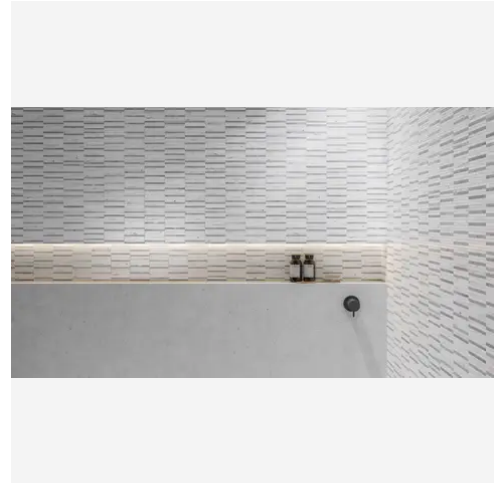

## PRODUCT GALLERY

---

Blended Lines reworks linear marble into flowing, interlocking patterns that turn walls and floors into seamless fields of motion. Honed and polished finishes in soft neutrals create subtle transitions for shower surrounds, kitchen backsplashes, or feature walls, where edges dissolve to emphasize continuity over hard lines. This collection equips designers with versatile mosaics that blend material integrity and spatial rhythm across interior and select exterior applications.