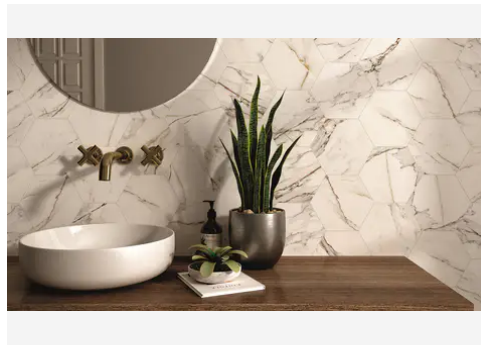

Bistro 8 x 9 Statuary White Matte Hexagon Tile

Bistro 8x9 Statuary White Matte Hexagon Tile

SKU
SPUI-901695

COLOR OPTIONS

Calacatta Gold

Marquina Gold

Pulpis Dark Grey

Pulpis Taupe

Statuary White

SHAPE / SIZE

3 x 12 Rectangle

8 x 9 Hexagon

PRODUCT INFORMATION

Material Porcelain	Shape Hexagon
Chip/Tile Size 8 x 9	Finish Matte
Color Statuary White	Sq Ft Per Piece N/A
Glazed Yes	Tile Thickness 9 mm
Shade Variation V2	Texture Variation N/A
Size Variation N/A	Pits & Chips Variation N/A

PRODUCT GALLERY

The Bistro series presents a beautiful porcelain with a natural marble look across five colors in 3x12 rectangle and 8x9 hexagon tile sizes, perfect for indoor wall and floor applications. This designer's dream collection features a matte finish on a porcelain body, offering a sophisticated and timeless backdrop for any interior space. Embrace the elegance and simplicity of the Bistro series, where each tile contributes to a refined and luxurious ambiance.