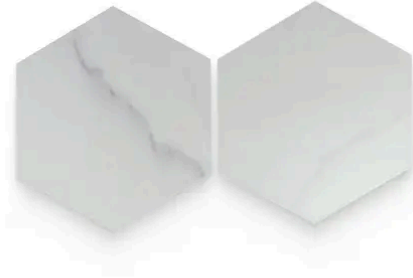

Bistro 8 x 9 Statuary White Matte Hexagon Tile

Bistro 8x9 Statuary White Matte Hexagon Tile

SKU
SPUI-901695

COLOR OPTIONS

Calacatta Gold

Marquina Gold

Pulpis Dark Grey

Pulpis Taupe

Statuary White

SHAPE / SIZE

3 x 12 Rectangle

8 x 9 Hexagon

PRODUCT INFORMATION

Material Porcelain	Shape Hexagon
Chip/Tile Size 8 x 9	Finish Matte
Color Statuary White	Sq Ft Per Piece N/A
Glazed Yes	Tile Thickness 9 mm
Shade Variation V2	Texture Variation N/A
Size Variation N/A	Pits & Chips Variation N/A

PRODUCT GALLERY

The Bistro series presents a beautiful porcelain with a natural marble look across five colors in 3x12 rectangle and 8x9 hexagon tile sizes, perfect for indoor wall and floor applications. This designer's dream collection features a matte finish on a porcelain body, offering a sophisticated and timeless backdrop for any interior space. Embrace the elegance and simplicity of the Bistro series, where each tile contributes to a refined and luxurious ambiance.