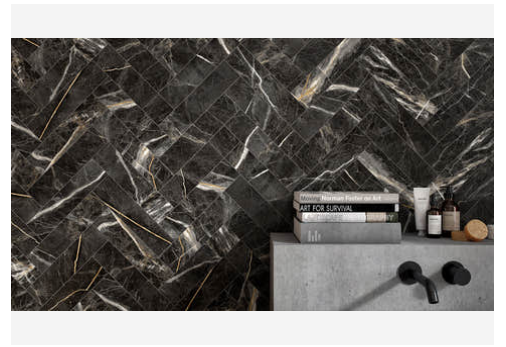

Bistro 8 x 9 Statuary White Matte Hexagon Tile

Bistro 8x9 Statuary White Matte Hexagon Tile

SKU
SPUI-901695

COLOR OPTIONS

Calacatta Gold

Marquina Gold

Pulpis Dark Grey

Pulpis Taupe

Statuary White

SHAPE / SIZE

3 x 12 Rectangle

8 x 9 Hexagon

PRODUCT INFORMATION

Material Porcelain	Shape Hexagon
Chip/Tile Size 8 x 9	Finish Matte
Color Statuary White	Sq Ft Per Piece N/A
Glazed Yes	Tile Thickness 9 mm
Shade Variation V2	Texture Variation N/A
Size Variation N/A	Pits & Chips Variation N/A

PRODUCT GALLERY

The Bistro series presents a beautiful porcelain with a natural marble look across five colors in 3x12 rectangle and 8x9 hexagon tile sizes, perfect for indoor wall and floor applications. This designer's dream collection features a matte finish on a porcelain body, offering a sophisticated and timeless backdrop for any interior space. Embrace the elegance and simplicity of the Bistro series, where each tile contributes to a refined and luxurious ambiance.