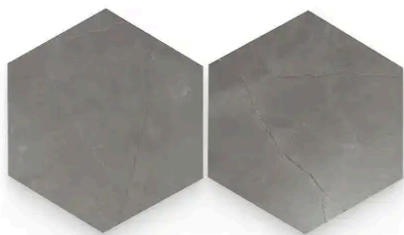

Marquina
Gold

Calacatta
Gold

SHAPE / SIZE

3 x 12 Rectangle

PRODUCT INFORMATION

Material Porcelain	Shape Hexagon
Chip/Tile Size 8 x 9	Finish Matte
Color Pulpis Dark Grey	Sq Ft Per Piece N/A
Glazed Yes	Tile Thickness 9 mm
Shade Variation V2	Texture Variation N/A
Size Variation N/A	Pits & Chips Variation N/A

PRODUCT GALLERY

The Bistro series presents a beautiful porcelain with a natural marble look across five colors in 3x12 rectangle and 8x9 hexagon tile sizes, perfect for indoor wall and floor applications. This designer's dream collection features a matte finish on a porcelain body, offering a sophisticated and timeless backdrop for any interior space. Embrace the elegance and simplicity of the Bistro series, where each tile contributes to a refined and luxurious ambiance.