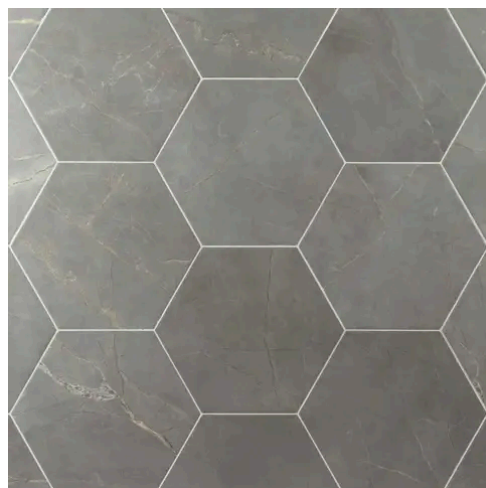

PRODUCT GALLERY

The Bistro series presents a beautiful porcelain with a natural marble look across five colors in 3x12 rectangle and 8x9 hexagon tile sizes, perfect for indoor wall and floor applications. This designer's dream collection features a matte finish on a porcelain body, offering a sophisticated and timeless backdrop for any interior space. Embrace the elegance and simplicity of the Bistro series, where each tile contributes to a refined and luxurious ambiance.