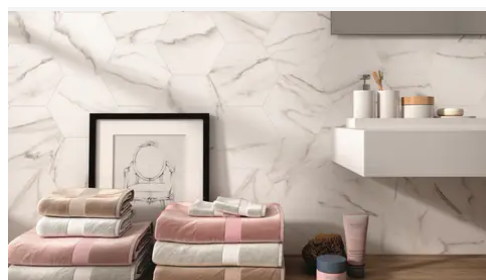

PRODUCT GALLERY

The Bistro series presents a beautiful porcelain with a natural marble look across five colors in 3x12 rectangle and 8x9 hexagon tile sizes, perfect for indoor wall and floor applications. This designer's dream collection features a matte finish on a porcelain body, offering a sophisticated and timeless backdrop for any interior space. Embrace the elegance and simplicity of the Bistro series, where each tile contributes to a refined and luxurious ambiance.