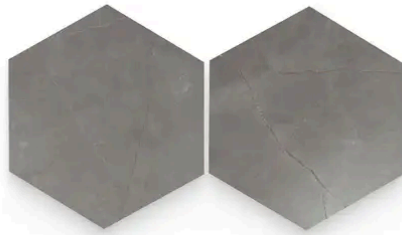

Calacatta
Gold

SHAPE / SIZE

3 x 12 Rectangle

PRODUCT INFORMATION

Material Porcelain	Shape Hexagon
Chip/Tile Size 8 x 9	Finish Matte
Color Pulpis Dark Grey	Sq Ft Per Piece N/A
Glazed Yes	Tile Thickness 9 mm
Shade Variation V2	Texture Variation N/A
Size Variation N/A	Pits & Chips Variation N/A

PRODUCT GALLERY

The Bistro series presents a beautiful porcelain with a natural marble look across five colors in 3x12 rectangle and 8x9 hexagon tile sizes, perfect for indoor wall and floor applications. This designer's dream collection features a matte finish on a porcelain body, offering a sophisticated and timeless backdrop for any interior space. Embrace the elegance and simplicity of the Bistro series, where each tile contributes to a refined and luxurious ambiance.